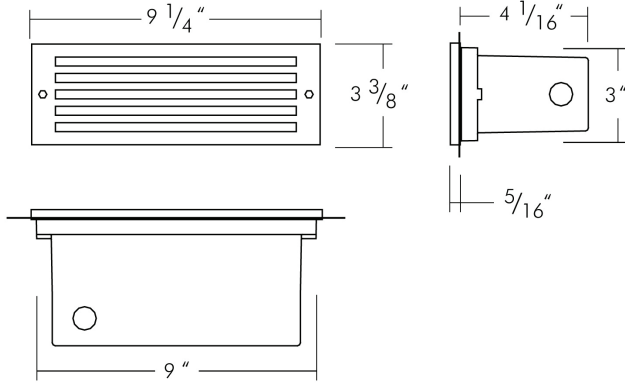

SL630 : 9" LOUVER FACE LED STEP LIGHT

AMBER (TURTLE SAFE) LED PATHWAY/STEP LIGHTING (11W)

- (IP65) Suitable for wet locations
- 590nm Amber (Turtle Safe)
- 120V/277V Option
- 5-Year Warranty

ORDERING : SL630BUE-TAM

Housing

Constructed of high grade die cast aluminum with an integral wiring compartment and silicone gasket. Four (4) threaded holes (1/2-14 NPSM) and mounting tabs provided.

Faceplate

Rectangular open one-piece die cast aluminum faceplate and semi-translucent UV stabilized polycarbonate opal lens. Faceplate is installed by two (2) captive, tamper resistant, stainless steel screws.