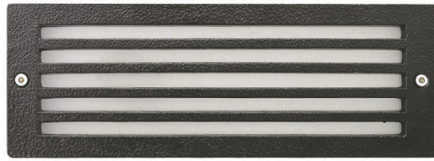

SL630 : 9" LOUVER FACE LED STEP LIGHT

AMBER (TURTLE SAFE) LED PATHWAY/STEP LIGHTING (11W)

- (IP65) Suitable for wet locations
- 590nm Amber (Turtle Safe)
- 120V/277V Option
- 5-Year Warranty

ORDERING : SL630BUE-TAM

SL630
Fixture Finish Options Color Temperature

Finish	Options	Color Temperature
Black B	120V Blank	590nm Amber -TAM
White W	120V/277V UE	
Silver N¹	120V/277V UE-DUN	
Bronze BZ¹	0-10V Dimming	

¹Special Order Finish. Minimum order quantity (MOQ) applies. Orders less than MOQ are subject to a special paint set-up fee for the quantity ordered. Extended lead times may apply. Consult Factory.

Application

Recessed Wall Luminaire designed for commercial, architectural, and residential installation. Designed to conform to the architectural requirements for low mounting heights for the illumination of steps, stairways, walkways, aisles, ramps and other indoor and outdoor applications. Can be mounted vertically.

Housing

Constructed of high grade die cast aluminum with an integral wiring compartment and silicone gasket. Four (4) threaded holes (1/2-14 NPSM) and mounting tabs provided.

Faceplate

Rectangular open one-piece die cast aluminum faceplate and semi-translucent UV stabilized polycarbonate opal lens. Faceplate is installed by two (2) captive, tamper resistant, stainless steel screws.