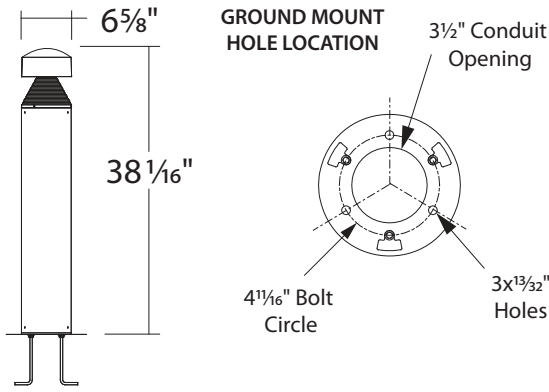

BL33 : 7" LED ROUND BOLLARD PYRAMID (ROUND TOP) 600LM (26W)

- Up to 83% energy savings versus CFL & HID
- Low Glare
- Corrosion-resistant polyester powder coat finish
- Available in Black, White, Silver and Bronze
- 120V/277V Standard
- 5-Year Limited Warranty
- Up to 20' O.C spacing
- IK08 Rated