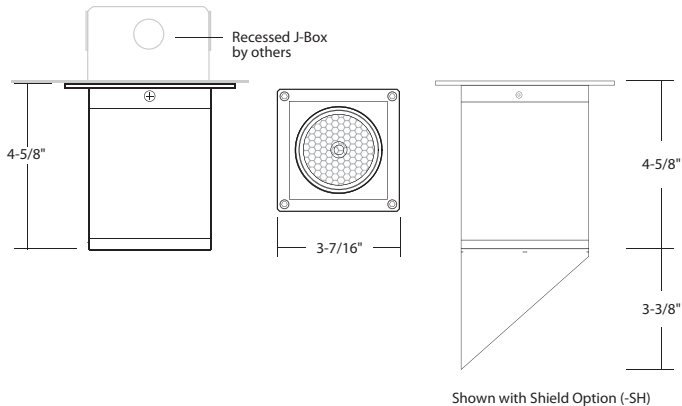

# DLQ340 : 4" SQUARE

CEILING DOWNLIGHT (IP65) AMBER (TURTLE SAFE) 200LM (12W)

- True Amber Narrow Wavelength 590nm LED
- Integral Surface J-Box Option
- Emergency back up available
- 5-Year Limited Warranty
- IK08 Rated