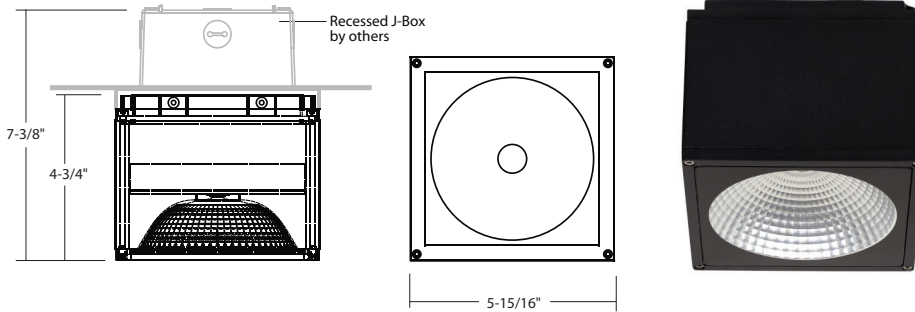

# DLQ360-USA : 6" SQUARE

CEILING DOWNLIGHT (IP65) 1000LM-2500LM (10W-30W)

**• Produced in USA**

- 10W Emergency Battery Option
- Energy efficient, low glare LED Chip- On-Board light engine
- 5-Year Limited Warranty
- Exclusive Wall Wash Optics
- Integral J-Box Option
- IK08 Rated

**ORDERING : DLQ360-USAW-L15-B10UE-D10-EM-T30**

[Click for Full Specification Details](#)

**DLQ360-USA**

Fixture      Finish      Lumen      Optics      Control      Emergency Options      LED      Options

Finish		Optics		Control		LED	
White (RAL 9003)	<b>W</b>	<i>Standard Beams</i>		Non-Dimming (120V)	<b>Blank</b>	4000K (90 CRI)	<b>Blank</b>
Silver (RAL 7037)	<b>S</b>	Wide Flood	<b>Blank</b>	0-10V Dimming (120V/277V)	<b>UE-D10</b>	2700K (90 CRI)	<b>-T27</b>
Bronze (RAL 8019)	<b>BZ</b>	Narrow Spot	<b>-B10</b>	<b>Emergency Options</b>		3000K (90 CRI)	<b>-T30</b>
Black (RAL 9005)	<b>B</b>	Spot	<b>-B20</b>	None	<b>Blank</b>	3500K (90 CRI)	<b>-T35</b>
Light Silver (RAL 7036)	<b>LS<sup>1</sup></b>	Flood	<b>-B45</b>	10W Emergency Battery	<b>-EM</b>	5000K (80 CRI)	<b>-T50</b>
Dark Grey (RAL 7015)	<b>DG<sup>1</sup></b>	<i>CleanBeam™ Option</i>					
Metallic Gold (RAL 1001)	<b>MG<sup>1</sup></b>	10° Pencil Beam <b>-CB10</b>					
Metallic Black (RAL 7021)	<b>MB<sup>1</sup></b>	<i>Specialty Beams</i>					
Lumen		Wall Wash	<b>-BWW</b>				
1000lm (10W)	<b>Blank</b>	Asymmetric (30° x 60°)	<b>-B3060<sup>2</sup></b>				
1500lm (15W)	<b>-L15</b>						
2200lm (22W)	<b>-L20</b>						
2500lm (30W)	<b>-L26</b>						
		Options					
		None	<b>Blank</b>				
		Frosted Lens	<b>-FR</b>				
		Integral Junction Box	<b>-JB</b>				
		Hex-Cell Louver	<b>-LVR<sup>3</sup></b>				
		Photocell Sensor	<b>-SDL<sup>2</sup></b>				
		Surge Protector	<b>-SRG</b>				