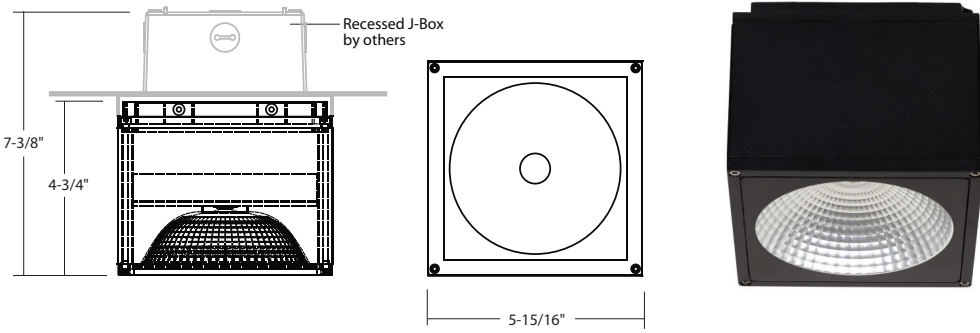

DLQ360 : 6" SQUARE

CEILING DOWNLIGHT (IP65) 1000LM-2600LM (10W-30W)

- Energy efficient, low glare LED Chip- On-Board light engine
- Emergency back up available
- 5-Year Limited Warranty
- Exclusive Wall Wash Optics
- Integral J-Box Option

ORDERING : DLQ360W-L15-B10-UE-DUN-EMAC-T30-FR

DLQ360

| Fixture | Finish | Lumen | Optics | Dimming | Emergency Options | LED | Options |
|---|--------|--------------|---|----------------------------------|----------------------------|-----------------------|-----------------------------|
| Finish | | | Optics | Dimming | | LED | |
| White (RAL 9003) W | | | <i>Standard Beams</i> | Non-Dimming (120V) | Blank | 4000K (90 CRI) | Blank |
| Silver (RAL 7037) S | | | Wide Flood Blank | ELV and Triac (120V) | -DIN | 2700K (90 CRI) | -T27 |
| Basic Bronze (RAL 8019) BZ | | | Narrow Spot -B10 | 0-10V (120V/277V) | UE-D10 | 2700K (97 CRI) | -T27-C97² |
| Black (RAL 9005) B | | | Spot -B20 | UniDim™ (120V/277V) | UE-DUN | 3000K (90 CRI) | -T30 |
| Light Silver (RAL 7036) LS² | | | Flood -B45 | 0-10V 1% Dimming (120V/277V) | UE-D10P1 | 3000K (97 CRI) | -T30-C97² |
| Dark Grey (RAL 7015) DG² | | | <i>CleanBeam™ Option</i> | 347V 0-10V Dimming | 347-D10⁵ | 3500K (90 CRI) | -T35 |
| Metallic Gold (RAL 1001) MG² | | | Pencil Beam -B02 | Emergency Options | | 5000K (80 CRI) | -T50 |
| Metallic Black (RAL 7021) MB² | | | <i>Specialty Beams</i> | None | Blank | RGB+W Control (24VDC) | -RGBWW24⁴ |
| | | | Wall Wash -WW | Remote Location Emergency System | -EMAC | Options | |
| Lumen¹ | | | Asymmetric (110° x 40°) -B0160² | | | None | Blank |
| 1000lm (10W) | | Blank | | | | Frosted Lens | -FR |
| 1500lm (15W) | | -L15 | | | | Integral Junction Box | -JB |
| 2200lm (22W) | | -L20 | | | | Hex-Cell Louver | -LVR |
| 2600lm (30W) | | -L26 | | | | Photocell Sensor | -SDL² |
| | | | | | | Surge Protector | -SRG |