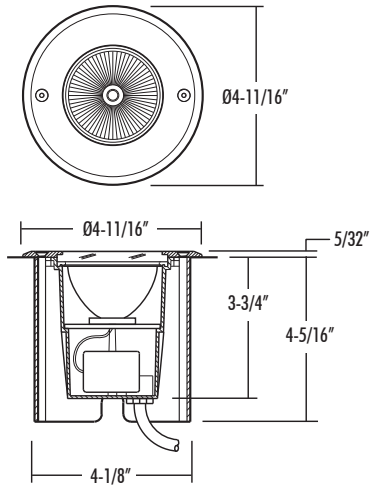

# IG14 - 4" LED IN-GRADE

300LM (4W)

- 120V
- 277V
- Drive Over
- Dedicated LED
- Intertek
- Outdoor
- Tamper Resistant
- US Assembled
- Wet
- IK08

- IP67 for wet locations and poured concrete
- IK10 rated for drive over
- 120V-277V input option

**ORDERING : IG14-B60-T30-FR**

[Click for Full Specification Details](#)

**IG14**

Fixture      Optics      Driver      LED      Options

Optics		Driver		Options	
30°	<b>Blank</b>	120V Non-Dimming	<b>Blank</b>	None	<b>Blank</b>
45° Flood	<b>-B45</b>	120V/277V	<b>UE<sup>1</sup></b>	Frosted Lens	<b>-FR</b>
60° Wide Flood	<b>-B60</b>			Slip Resistant	<b>-SR</b>
90° Very Wide Flood	<b>-B90</b>			Frosted Lens/Slip Resistant	<b>-FR-SR</b>
Wall Wash	<b>-BWW</b>				
		LED			
		4000K	<b>Blank</b>		
		2700K	<b>-T27</b>		
		3000K	<b>-T30</b>		
		3500K	<b>-T35</b>		
		5000K	<b>-T50</b>		