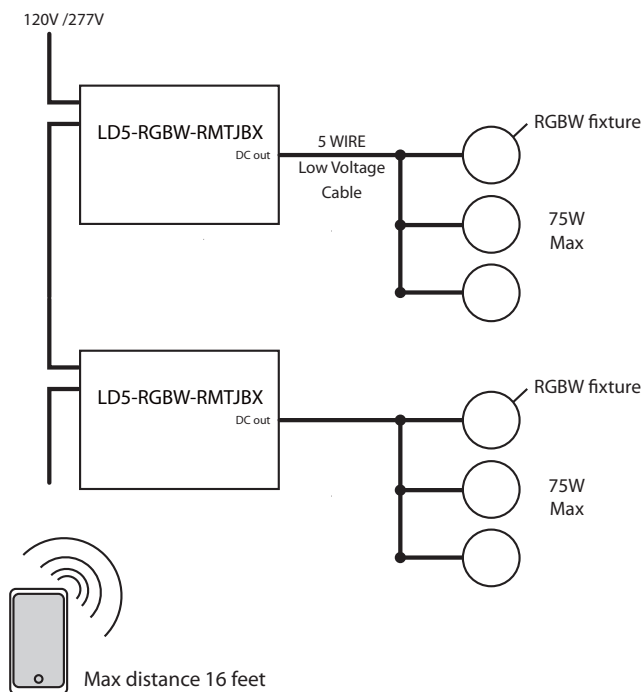

Casambi Wireless Fixture Control CASAMBI

- Wireless technology with (BLE) Bluetooth Low Energy
- Mesh network connectivity and control
- Signal can be boosted by enabling openings near the module. Consult Factory.

For more information visit: <https://casambi.com/landing-wireless-lighting-control-system/>

Remote Driver

Integral Driver