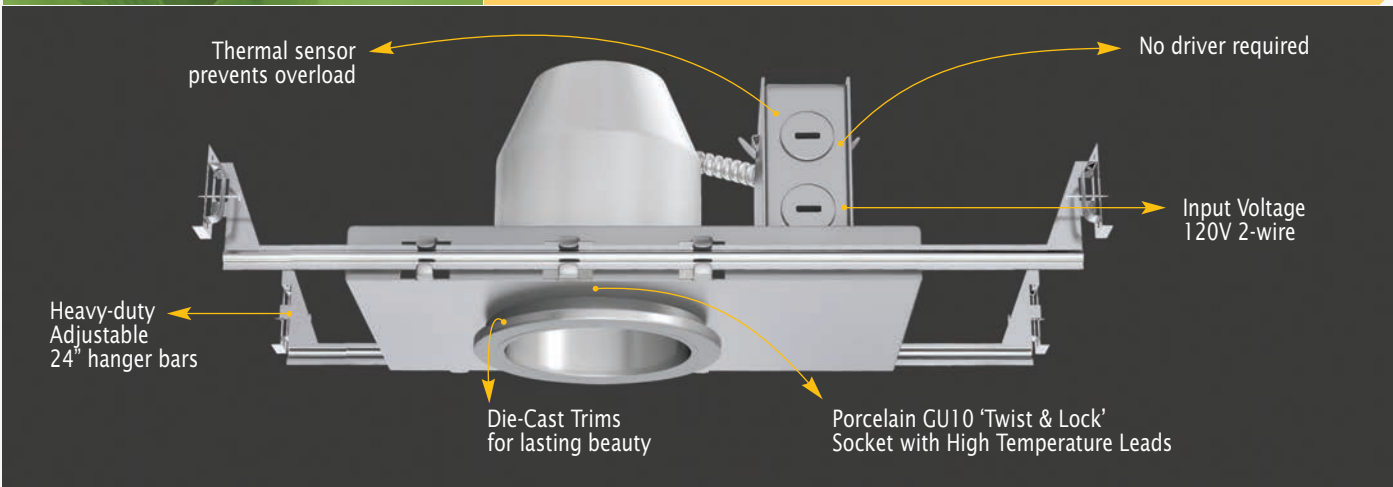

3" GU10 LED

GENERAL PURPOSE | ECONOMY

MOUNTING METHODS

ENERGY SAVING

EASY INSTALLATION

THE INEXPENSIVE & BEAUTIFUL WAY TO LED

MINIATURE RECESSED

FEATURES

- The most cost effective way to Energy Savings
- Available for New Construction and Remodel Applications
- Standard porcelain GU10 "Twist & Lock" socket with high temperature leads
- Integral thermal protector to guard against improper lamping and installation
- No driver, transformer or ballast required
- Lamp not included

► LH3A-GU10

3" NEW CONSTRUCTION HOUSING

GU10 • 24 "Adjustable Hanger Bars • IC-rated up to 12W • Integral Thermal Protector insures safe installation and operation • Junction Box is listed for through branch circuit wiring (2 in - 2 out) with 3/4" knock-outs • Standard porcelain GU10 "Twist & Lock" socket with high temperature leads • ETL Listed for feed through and damp location.

3" ECONOMY LED RECESSED TRIMS

THE **INEXPENSIVE & BEAUTIFUL** WAY TO LED

3" MINIATURE RECESSED

3" GU10 LED

GENERAL PURPOSE | ECONOMY

FEATURES

- Supplied with gasket to prevent light leakage and unsightly heat streaks on ceiling surface.
- Steel pressure springs mounted on trim to ensure positive retention inside housing.
- Lamp not included