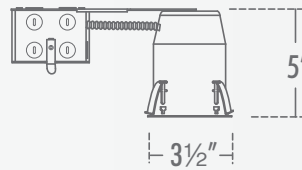

► LH3A-GU10

3" NEW CONSTRUCTION HOUSING

GU10 • 24 "Adjustable Hanger Bars • IC-rated up to 12W • Integral Thermal Protector insures safe installation and operation • Junction Box is listed for through branch circuit wiring (2 in - 2 out) with 3/4" knock-outs • Standard porcelain GU10 "Twist & Lock" socket with high temperature leads • ETL Listed for feed through and damp location.

► LH3RA-GU10

3" REMODEL HOUSING

GU10 • Prewired housing suitable for existing or new construction installations • Integral Thermal Protector insures safe installation and operation • Junction Box is listed for through branch circuit wiring (2 in - 2 out) with 3/4" knock-outs • Standard porcelain GU10 "Twist & Lock" socket with high temperature leads • ETL Listed for feed through and damp location.