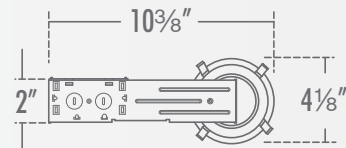

► LH3A-GU10

3" NEW CONSTRUCTION HOUSING

GU10 • 24 "Adjustable Hanger Bars • IC-rated up to 12W • Integral Thermal Protector insures safe installation and operation • Junction Box is listed for through branch circuit wiring (2 in - 2 out) with 3/4" knock-outs • Standard porcelain GU10 "Twist & Lock" socket with high temperature leads • ETL Listed for feed through and damp location.

► LH3RA-GU10

3" REMODEL HOUSING

GU10 • Prewired housing suitable for existing or new construction installations • Integral Thermal Protector insures safe installation and operation • Junction Box is listed for through branch circuit wiring (2 in - 2 out) with 3/4" knock-outs • Standard porcelain GU10 "Twist & Lock" socket with high temperature leads • ETL Listed for feed through and damp location.