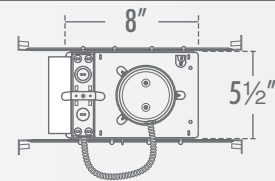

► LH3A-GU10

3" NEW CONSTRUCTION HOUSING

GU10 • 24 "Adjustable Hanger Bars • IC-rated up to 12W • Integral Thermal Protector insures safe installation and operation • Junction Box is listed for through branch circuit wiring (2 in - 2 out) with 3/4" knock-outs • Standard porcelain GU10 "Twist & Lock" socket with high temperature leads • ETL Listed for feed through and damp location.