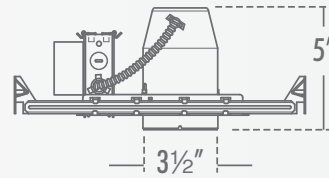

3" GU10 LED

GENERAL PURPOSE | ECONOMY

MOUNTING METHODS

ENERGY SAVING

EASY INSTALLATION

THE INEXPENSIVE & BEAUTIFUL WAY TO LED

MINIATURE RECESSED

FEATURES

► LH3A-GU10

3" NEW CONSTRUCTION HOUSING

GU10 • 24 "Adjustable Hanger Bars • IC-rated up to 12W • Integral Thermal Protector insures safe installation and operation • Junction Box is listed for through branch circuit wiring (2 in - 2 out) with 3/4" knock-outs • Standard porcelain GU10 "Twist & Lock" socket with high temperature leads • ETL Listed for feed through and damp location.