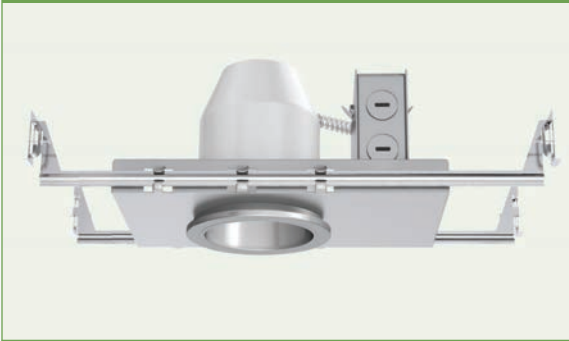

3" GU10 LED

GENERAL PURPOSE | ECONOMY

MOUNTING METHODS

ENERGY SAVING

EASY INSTALLATION

THE INEXPENSIVE & BEAUTIFUL WAY TO LED

MINIATURE RECESSED

FEATURES

- The most cost effective way to Energy Savings
- Available for New Construction and Remodel Applications
- Standard porcelain GU10 "Twist & Lock" socket with high temperature leads
- Integral thermal protector to guard against improper lamping and installation
- No driver, transformer or ballast required
- Lamp not included

► LH3A-GU10

3" NEW CONSTRUCTION HOUSING

GU10 • 24 "Adjustable Hanger Bars • IC-rated up to 12W • Integral Thermal Protector insures safe installation and operation • Junction Box is listed for through branch circuit wiring (2 in - 2 out) with 3/4" knock-outs • Standard porcelain GU10 "Twist & Lock" socket with high temperature leads • ETL Listed for feed through and damp location.

3" ECONOMY LED RECESSED TRIMS

THE **INEXPENSIVE & BEAUTIFUL** WAY TO LED

3" MINIATURE RECESSED

3" GU10 LED

GENERAL PURPOSE | ECONOMY

FEATURES

- Supplied with gasket to prevent light leakage and unsightly heat streaks on ceiling surface.
- Steel pressure springs mounted on trim to ensure positive retention inside housing.
- Lamp not included