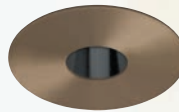

3" ECONOMY LED RECESSED TRIMS

THE **INEXPENSIVE & BEAUTIFUL** WAY TO LED

3" MINIATURE RECESSED

3" GU10 LED

GENERAL PURPOSE | ECONOMY

FEATURES

- Supplied with gasket to prevent light leakage and unsightly heat streaks on ceiling surface.
- Steel pressure springs mounted on trim to ensure positive retention inside housing.
- Lamp not included

LR1393

Ordering Example: **LR1393W**

BAFFLE

FINISH

- W** : All White
- B** : Black Reflector / White Ring
- BB** : All Black
- CO** : All Copper
- MO** : All Mocha

LR1389

Ordering Example: **LR1389W**

ADJ. GIMBAL

FINISH

- W** : White
- B** : Black
- C** : Chrome
- G** : Gold
- N** : Natural
- CO** : Copper
- MO** : Mocha

LR1319

Ordering Example: **LR1319MO**

PINHOLE

FINISH

w/ Reflector

- CW** : Clear Reflector / White Ring
- CN** : Clear Reflector / Natural Ring
- N** : All Natural
- CO** : All Copper
- MO** : All Mocha
- WW** : All White
- BB** : All Black
- BMO** : Black Reflector / Mocha Ring