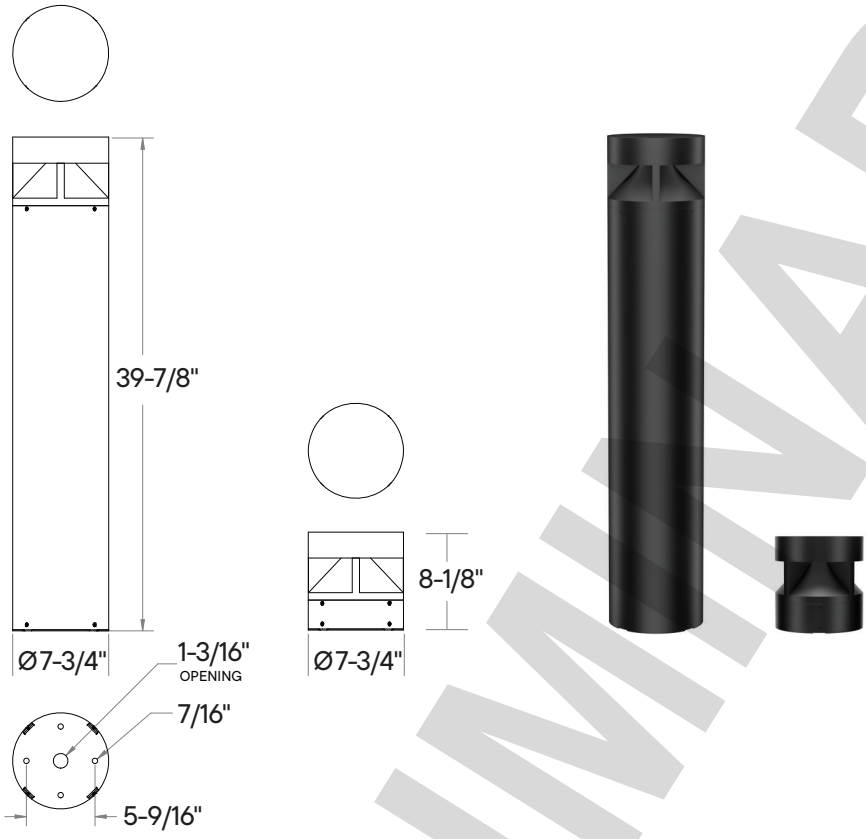

BL78 : 8" ROUND DARKLIGHT BOLLARD

700LM/1600LM (15W/20W)

- Low Glare
- Fully Die-Cast
- All Major Color Temps
- Quick Ship

2025.04.14

ORDERING : BL78BUE-D10-T27

Fixture	Overall Height	Finish	Control	Color Temperature
Fixture	Overall Height	Finish	Control	Color Temperature
8" Round Darklight Bollard 160lm (20W)	BL78	8" Bollard Head Only	Blank	Black B
		40"	-40	White W
				Bronze BZ
				Silver S
				Triac/ELV (120V) Blank
				0-10V Dimming (120V/277V) UE-D10
				UniSense - Integral Motion/ Photosensor (120V/277V) -SUN-INT-1227
				2700K (80CRI) -T27
				3000K (80CRI) -T30
				3500K (80CRI) -T35
				4000K (80CRI) -T40