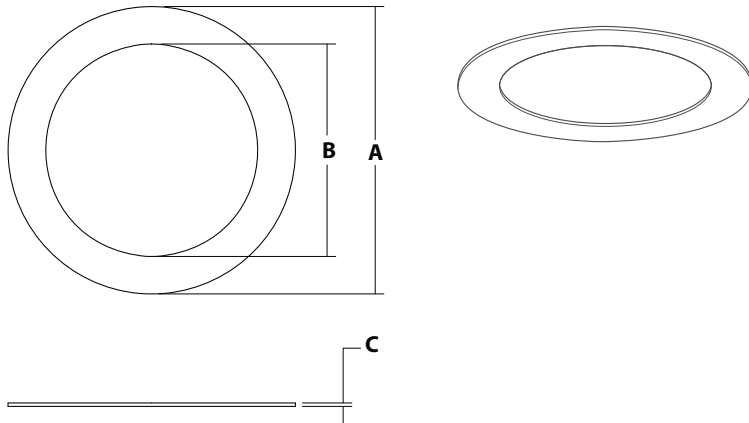

# CRW-OV: GOOF RING TRIM

## 4", 6", 8" & 9"/10" ACCESSORIES

	A	B	C
<b>CR4W-OV</b>	8-1/16"	4-5/8"	1/16"
<b>CR6W-OV</b>	10-7/16"	6-1/4"	1/16"
<b>CR8W-OV</b>	11-5/8"	7-5/8"	1/16"
<b>CR9W-OV</b>	13-3/4"	8-7/8"	1/16"

- Trim rings cover gaps from miscut and over-sized holes
- Aluminum Tapered Ring Field Paintable
- Covers unsightly, torn drywall caused by the removal of existing trim

### Size

4" Goof Ring/Trim	<b>CR4W-OV</b>
6" Goof Ring/Trim	<b>CR6W-OV</b>
8" Goof Ring/Trim	<b>CR8W-OV</b>
9"/10" Goof Ring/Trim	<b>CR9W-OV</b>