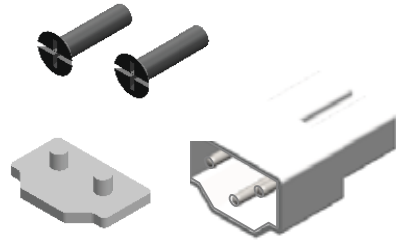

DLN4 CLIP SET
One Clip Set included per fixture

CONTAINS:
2 X STAINLESS STEEL CLIPS
1 X END TO END CONNECTOR
1 X CONNECTOR CAP
2 X FLATHEAD SCREW