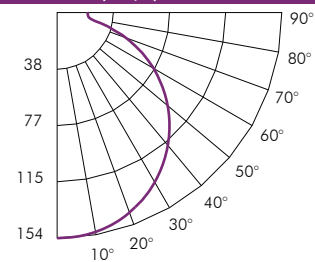

DLN4L-5W-30K	
System Power (Watts)	5.1W
Color Temperature	2958K
CRI:	89.3
R9 Value	46
Lumens Delivered (lm)	518.46
CBCP	154
PF	0.91

Cone Chart

Height (FT)	Beam Diameter	Foot Candle
2.0'	7.5'	38.5
3.0'	11.2'	17.1
4.0'	14.9'	9.6
5.0'	18.6'	6.2
6.0'	22.4'	4.3

Luminance Data (cd/sq.m)

Angle in Degrees	Average 0°	Average 45°	Average 90°
45	10471	11811	18842
55	8846	10217	18642
65	7126	8449	18409
75	5242	6411	18301
85	3397	4323	21086

Luminance Data (cd/sq.m)

Example: DLN4L53K