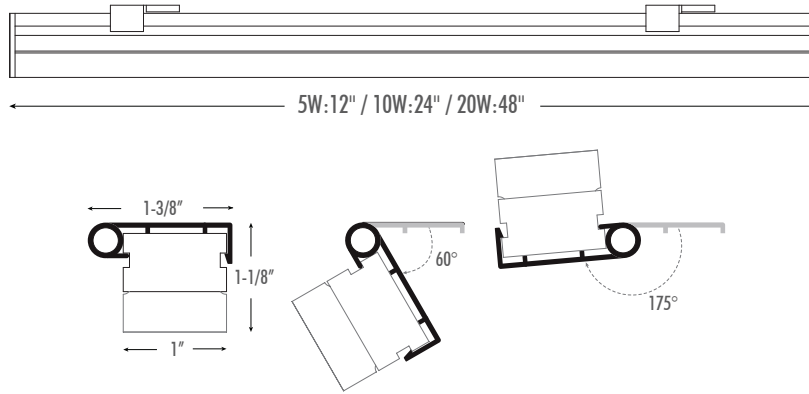

Lineo Tilt Pro - Linkable 120V LED Strip

Applications:

General and task illumination of compact spaces such as counters, workstations, shelving and retail displays.

Features:

3-Wire Dimming modular system allows for tool free installation by quickly linking bars from end to end. Optional accessory JBox (DLN4A1) with integral On/Off Switch & KO's for Hard wiring input as well as clear polycarbonate lens to protect lamp from dust and damage. Available in Warm White (3000K), Neutral White (3500K) & Cool White (4000K) Color Temperature or integral switch for Selecting CCT 3000K / 3500K / 4000K (3-4K). Each Fixture supplied with (2) adjustable tilt mounting clips, screws and end-to-end connectors. For supplied with (2) temperatures please consult factory.

Listing:

ETL listed to UL Standards for dry locations. 3 Year Warranty.

Note:

A maximum of 14 fixture links per live feed.

Available Accessories:

- DLN4A1: White Hardwire J-Box
- DLN4A2-6X: 6" Middle Connector
- DLN4A2-12: 12" Middle Connector
- DLN4A2-36: 36" Middle Connector
- DLN4A3-72: 72" Power Plug Connector

DLN4L-5W-30K	
System Power (Watts)	5.1W
Color Temperature	2958K
CRI:	89.3
R9 Value	46
Lumens Delivered (lm)	518.46
CBCP	154
PF	0.91

Cone Chart

Height (FT)	Beam Diameter	Foot Candle
2.0'	7.5'	38.5
3.0'	11.2'	17.1
4.0'	14.9'	9.6
5.0'	18.6'	6.2
6.0'	22.4'	4.3

DLN4A2: (-6, -12, -36)
6", 12", & 36" MIDDLE CONNECTOR

DLN4A3-72:
72" PLUG IN CONNECTOR
(NOT TO SCALE)