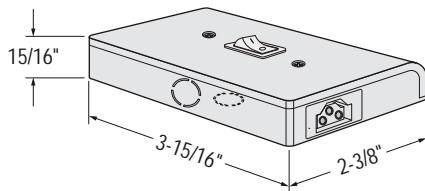

LINEO (DLN4) ACCESSORIES

DLN4A1
WHITE HARDWIRE BOX