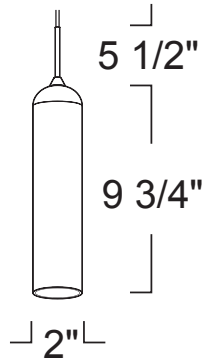

JXLD331S - CIGARRO (3W LED) INTERJACK DROP PENDANT

SPECIFICATION

12V 3W LED

Application: Add a touch of elegance to your design and make an architectural statement. These attractive pendants create a signature look to any environment.

InterJack System: Connection plug allows for utilizing a variety of mounting options with the same glass design. See compatibility chart for different methods. All hardware included in product packaging.

Thermal Management: Effective thermal dissipation facilitated by integral aluminum heatsink. Satin Nickel finish.

Dimming: Dims down to 10% using most Electronic Low Voltage (ELV) Dimmers.

Lumen Maintenance: Minimum 50,000 hours L70 life based on ANSI TM-21 calculations from LM80 standardized test results.

Color Temperature: Comes standard with 3,000K Warm White LED's binned according to ANSI C78 377A for color temperature and chromaticity ranges.

Shade Color: Available in Amber and Satin White.

Cable Length: Field Cuttable Only available in 20".

Cable Finish: Only available in Metal.

Mounting: Available in 120V/ELV Dimming 4" Canopy, 120V/0-10V Dimming 4" Canopy, 277V/0-10V Dimming 4" Canopy, 12V Flexicurve and 12V 2" Panel Mount Canopy.

Made in USA

LED Details:

3W 260 Lumens Delivered
Color Rendering Index (CRI): 80
Color Temperature: 3000K
Lamp Equivalents: 35W Halogen BiPi

2017.5.26

FEATURE: U.S. Made

ORDERING EXAMPLE : JXLD331SAM/LPELD-DLV

JXLD331S	SHADE COLOR	CABLE LENGTH	CABLE FINISH	MOUNTING
JXLD331S	AM :Amber SW :Satin White	Blank :20"	Blank :Metal	/LPELD-DLV :120V/ELV Dimming 4" Canopy /LPELD-D10 :120V/0-10V Dimming 4" Canopy /LPELD-277-D10 :277V/0-10V Dimming 4" Canopy /LFCJ :12V Flexicurve /L20HTW :12V 2" Panel Mount Canopy

ID#: 3368