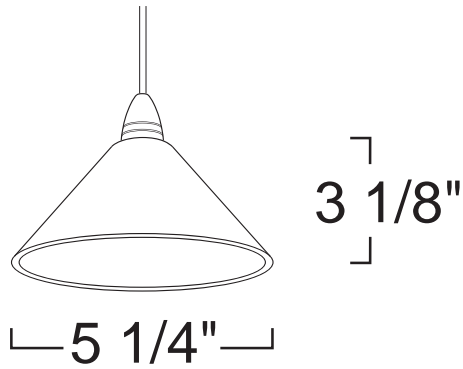

JXLD328S - CONE (3W LED) INTERJACK DROP PENDANT

SPECIFICATION

12V 3W LED

Application: Add a touch of elegance to your design and make an architectural statement. These attractive pendants create a signature look to any environment.

InterJack System: Connection plug allows for utilizing a variety of mounting options with the same glass design. See compatibility chart for different methods. All hardware included in product packaging.

Thermal Management: Effective thermal dissipation facilitated by integral aluminum heatsink. Satin Nickel finish.

Dimming: Dims down to 10% using most Electronic Low Voltage (ELV) Dimmers.

Lumen Maintenance: Minimum 50,000 hours L70 life based on ANSI TM-21 calculations from LM80 standardized test results.

Color Temperature: Comes standard with 3,000K Warm White LED's binned according to ANSI C78 377A for color temperature and chromaticity ranges.

Shade Color: Available in White, Blue, Yellow and Green.

Cable Length: Field Cuttable Available in 24", 36", 48", 60" and 72".

Cable Finish: Available in Black, White and Natural Metal.

Mounting: Available in 120V/ELV Dimming 4" Canopy, 120V/0-10V Dimming 4" Canopy, 277V/0-10V Dimming 4" Canopy, 12V Flexicurve and 12V 2" Panel Mount Canopy.

Made in USA

LED Details:

3W 260 Lumens Delivered
Color Rendering Index (CRI): 80
Color Temperature: 3000K
Lamp Equivalents: 35W Halogen BiPi

2017.5.26

FEATURE: U.S. Made

ORDERING EXAMPLE : JXLD328SW-24B/LPELD-DLV

JXLD328S	SHADE COLOR	CABLE LENGTH	CABLE FINISH	MOUNTING
JXLD328S	W :White	-24 :24"	B :Black	/LPELD-DLV :120V/ELV Dimming 4" Canopy
	BL :Blue	-36 :36"	W :White	/LPELD-D10 :120V/0-10V Dimming 4" Canopy
	YL :Yellow	-48 :48"	N :Natural Metal	/LPELD-277-D10 :277V/0-10V Dimming 4" Canopy
	GR :Green	-60 :60"		/LFCJ :12V Flexicurve
		-72 :72"		/L20HTW :12V 2" Panel Mount Canopy

ID#: 3366