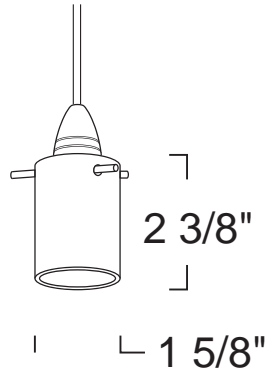

JXLD300S - CIRCA (3W LED) INTERJACK DROP PENDANT

SPECIFICATION

12V 3W LED

Application: Add a touch of elegance to your design and make an architectural statement. These attractive pendants create a signature look to any environment.