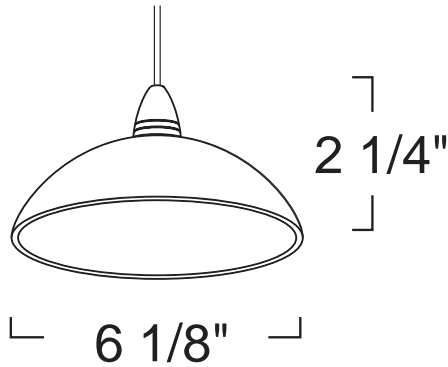

JXLD327S - DOME (3W LED) INTERJACK DROP PENDANT

SPECIFICATION

12V 3W LED

Application: Add a touch of elegance to your design and make an architectural statement. These attractive pendants create a signature look to any environment.

InterJack System: Connection plug allows for utilizing a variety of mounting options with the same glass design. See compatibility chart for different methods. All hardware included in product packaging.

Thermal Management: Effective thermal dissipation facilitated by integral aluminum heatsink. Satin Nickel finish.

Dimming: Dims down to 10% using most Electronic Low Voltage (ELV) Dimmers.

Lumen Maintenance: Minimum 50,000 hours L70 life based on ANSI TM-21 calculations from LM80 standardized test results.

Color Temperature: Comes standard with 3,000K Warm White LED's binned according to ANSI C78 377A for color temperature and chromaticity ranges.

Shade Color: Available in Confetti 1, Confetti 2, Confetti 3, Blue/Green/Red, Blue, Green and White.

Cable Length: Field Cuttable Available in 24", 36", 48", 60" and 72".

Cable Finish: Available in Black, White and Natural Metal.

Mounting: Available in 120V/ELV Dimming 4" Canopy, 120V/0-10v Dimming 4" Canopy, 277V/0-10V Dimming 4" Canopy, 12V Flexicurve and 12V 2" Panel Mount Canopy.

Made in USA

LED Details:

3W 260 Lumens Delivered
Color Rendering Index (CRI): 80
Color Temperature: 3000K
Lamp Equivalents: 35W Halogen BiPi

2017.5.26

FEATURE: U.S. Made

ORDERING EXAMPLE : JXLD327SCF1-24B/LPELD-DLV

JXLD327S	SHADE COLOR	CABLE LENGTH	CABLE FINISH	MOUNTING
JXLD327S	CF1 :Confetti 1	-24 :24"	B :Black	/LPELD-DLV :120V/ELV Dimming 4" Canopy
	CF2 :Confetti 2	-36 :36"	W :White	/LPELD-D10 :120V/0-10v Dimming 4" Canopy
	CF3 :Confetti 3	-48 :48"	N :Natural Metal	/LPELD-277-D10 :277V/0-10V Dimming 4" Canopy
	BG :Blue/Green/Red	-60 :60"		/LFCJ :12V Flexicurve
	BL :Blue	-72 :72"		/L20HTW :12V 2" Panel Mount Canopy
	GR :Green			
	W :White			

ID#: 3367