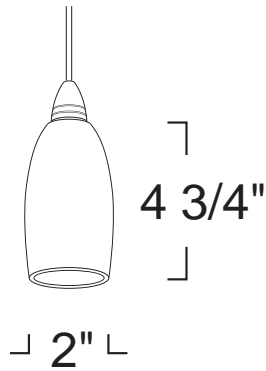

JXLD330S - VERTIS (3W LED) INTERJACK DROP PENDANT

SPECIFICATION

12V 3W LED

Application: Add a touch of elegance to your design and make an architectural statement. These attractive pendants create a signature look to any environment.

InterJack System: Connection plug allows for utilizing a variety of mounting options with the same glass design. See compatibility chart for different methods. All hardware included in product packaging.

Thermal Management: Effective thermal dissipation facilitated by integral aluminum heatsink. Satin Nickel finish.

Dimming: Dims down to 10% using most Electronic Low Voltage (ELV) Dimmers.

Lumen Maintenance: Minimum 50,000 hours L70 life based on ANSI TM-21 calculations from LM80 standardized test results.

Color Temperature: Comes standard with 3,000K Warm White LED's binned according to ANSI C78 377A for color temperature and chromaticity ranges.

Shade Color: Available in Blue, White, Green and Yellow.

Cable Length: Field Cuttable Available in 24", 36", 48", 60" and 72".

Cable Finish: Available in Black, White and Natural Metal.

Mounting: Available in 120V/ELV Dimming 4" Canopy, 120V/0-10V Dimming 4" Canopy, 277V/0-10V Dimming 4" Canopy, 12V Flexicurve and 12V 2" Panel Mount Canopy.

Made in USA

LED Details:

3W 260 Lumens Delivered
Color Rendering Index (CRI): 80
Color Temperature: 3000K
Lamp Equivalents: 35W Halogen BiPi

2017.5.26

FEATURE: U.S. Made

ORDERING EXAMPLE : JXLD330SBL-24B/L20HTW

JXLD330S	SHADE COLOR	CABLE LENGTH	CABLE FINISH	MOUNTING
JXLD330S	BL :Blue	-24 :24"	B :Black	/LPELD-DLV :120V/ELV Dimming 4" Canopy
	W :White	-36 :36"	W :White	/LPELD-D10 :120V/0-10V Dimming 4" Canopy
	GR :Green	-48 :48"	N :Natural Metal	/LPELD-277-D10 :277V/0-10V Dimming 4" Canopy
	YL :Yellow	-60 :60"		/LFCJ :12V Flexicurve
		-72 :72"		/L20HTW :12V 2" Panel Mount Canopy

ID#: 3364