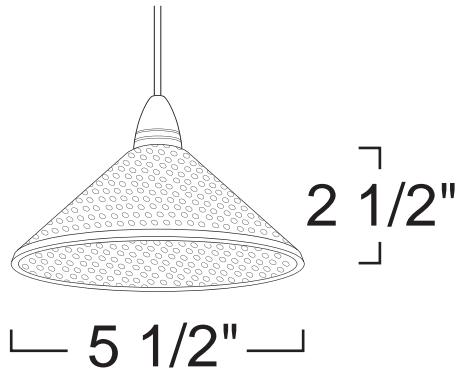

JXLD345S - COVE (3W LED) INTERJACK DROP PENDANT

SPECIFICATION

12V 3W LED

Application: Add a touch of elegance to your design and make an architectural statement. These attractive pendants create a signature look to any environment.

InterJack System: Connection plug allows for utilizing a variety of mounting options with the same glass design. See compatibility chart for different methods. All hardware included in product packaging.

Thermal Management: Effective thermal dissipation facilitated by integral aluminum heatsink. Satin Nickel finish.

Dimming: Dims down to 10% using most Electronic Low Voltage (ELV) Dimmers.

Lumen Maintenance: Minimum 50,000 hours L70 life based on ANSI TM-21 calculations from LM80 standardized test results.

Color Temperature: Comes standard with 3,000K Warm White LED's binned according to ANSI C78 377A for color temperature and chromaticity ranges.

Shade Color: Available in Frosted, Blue and Amber.

Cable Length: Field Cuttable Available in 24", 36", 48", 60" and 72".

Cable Finish: Available in Black, White and Natural Metal.

Mounting: Available in 120V/ELV Dimming 4" Canopy, 120V/0-10V Dimming 4" Canopy, 277V/0-10V Dimming 4" Canopy, 12V Flexicurve and 12V 2" Panel Mount Canopy.

Made in USA

LED Details:

3W 260 Lumens Delivered
Color Rendering Index (CRI): 80
Color Temperature: 3000K
Lamp Equivalents: 35W Halogen BiPi

2017.5.26

FEATURE: U.S. Made

ORDERING EXAMPLE : JXLD345SFR-24B/LPELD-DLV

JXLD345S	SHADE COLOR	CABLE LENGTH	CABLE FINISH	MOUNTING
JXLD345S	FR :Frosted	-24 :24"	B :Black	/LPELD-DLV :120V/ELV Dimming 4" Canopy
	BL :Blue	-36 :36"	W :White	/LPELD-D10 :120V/0-10V Dimming 4" Canopy
	AM :Amber	-48 :48"	N :Natural Metal	/LPELD-277-D10 :277V/0-10V Dimming 4" Canopy
		-60 :60"		/LFCJ :12V Flexicurve
		-72 :72"		/L20HTW :12V 2" Panel Mount Canopy

ID#: 3370