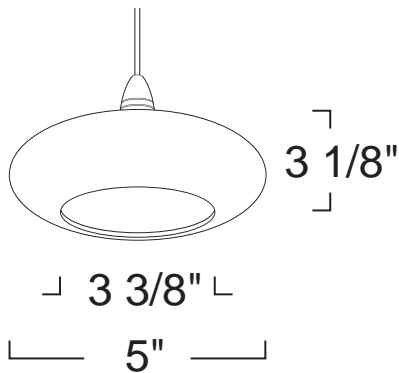

JXLD336S - OVAL DROP (3W LED) INTERJACK DROP PENDANT

SPECIFICATION

12V 3W LED

Application: Add a touch of elegance to your design and make an architectural statement. These attractive pendants create a signature look to any environment.

InterJack System: Connection plug allows for utilizing a variety of mounting options with the same glass design. See compatibility chart for different methods. All hardware included in product packaging.

Thermal Management: Effective thermal dissipation facilitated by integral aluminum heatsink. Satin Nickel finish.

Dimming: Dims down to 10% using most Electronic Low Voltage (ELV) Dimmers.

Lumen Maintenance: Minimum 50,000 hours L70 life based on ANSI TM-21 calculations from LM80 standardized test results.

Color Temperature: Comes standard with 3,000K Warm White LED's binned according to ANSI C78 377A for color temperature and chromaticity ranges.

Shade Color: Available in Blue and Yellow.

Cable Length: Field Cuttable Available in 24", 36", 48", 60" and 72".

Cable Finish: Available in Black, White and Natural Metal.

Mounting: Available in 120V/ELV Dimming 4" Canopy, 120V/0-10V Dimming 4" Canopy, 277V/0-10V Dimming 4" Canopy, 12V Flexicurve and 12V 2" Panel Mount Canopy.

Made in USA

LED Details:

3W 260 Lumens Delivered
Color Rendering Index (CRI): 80
Color Temperature: 3000K
Lamp Equivalents: 35W Halogen BiPi

2017.5.26

FEATURE: U.S. Made

ORDERING EXAMPLE : JXLD336SBL-24B/LPELD-DLV

JXLD336S	SHADE COLOR	CABLE LENGTH	CABLE FINISH	MOUNTING
JXLD336S	BL :Blue	-24 :24"	B :Black	/LPELD-DLV :120V/ELV Dimming 4" Canopy
	YL :Yellow	-36 :36"	W :White	/LPELD-D10 :120V/0-10V Dimming 4" Canopy
		-48 :48"	N :Natural Metal	/LPELD-277-D10 :277V/0-10V Dimming 4" Canopy
		-60 :60"		/LFCJ :12V Flexicurve
		-72 :72"		/L20HTW :12V 2" Panel Mount Canopy

ID#: 3369