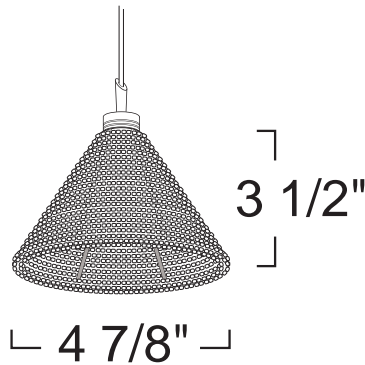

JXLD1080S - GYPSY (3W LED) INTERJACK DROP PENDANT

SPECIFICATION

12V 3W LED

Application: Add a touch of elegance to your design and make an architectural statement. These attractive pendants create a signature look to any environment.

InterJack System: Connection plug allows for utilizing a variety of mounting options with the same glass design. See compatibility chart for different methods. All hardware included in product packaging.

Thermal Management: Effective thermal dissipation facilitated by integral aluminum heatsink. Satin Nickel finish.

Dimming: Dims down to 10% using most Electronic Low Voltage (ELV) Dimmers.

Lumen Maintenance: Minimum 50,000 hours L70 life based on ANSI TM-21 calculations from LM80 standardized test results.

Color Temperature: Comes standard with 3,000K Warm White LED's binned according to ANSI C78 377A for color temperature and chromaticity ranges.

Shade Color: Available in Red and Pearl.

Cable Length: Field Cuttable Available in 24", 36", 48", 60" and 72".

Cable Finish: Only available in Natural Metal.

Mounting: Available in 120V/ELV Dimming 4" Canopy, 120V/0-10V Dimming 4" Canopy, 277V/0-10V Dimming 4" Canopy, 12V Flexicurve and 12V 2" Panel Mount Canopy.

Made in USA

LED Details:

3W 260 Lumens Delivered
Color Rendering Index (CRI): 80
Color Temperature: 3000K
Lamp Equivalents: 35W Halogen BiPi

2017.5.26

FEATURE: U.S. Made

ORDERING EXAMPLE : JXLD1080SRD-24/LPELD-DLV

JXLD1080S	SHADE COLOR	CABLE LENGTH	CABLE FINISH	MOUNTING
JXLD1080S	RD :Red	-24 :24"	Blank :Natural Metal	/LPELD-DLV :120V/ELV Dimming 4" Canopy
	PR :Pearl	-36 :36"		/LPELD-D10 :120V/0-10V Dimming 4" Canopy
		-48 :48"		/LPELD-277-D10 :277V/0-10V Dimming 4" Canopy
		-60 :60"		/LFCJ :12V Flexicurve
		-72 :72"		/L20HTW :12V 2" Panel Mount Canopy

ID#: 3365