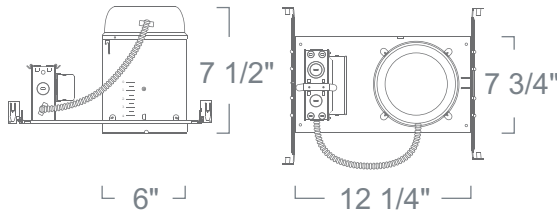

IC CFL Housing 1-Lamp w/ Metal Baffle 30 LH276 SERIES - 6" COMPACT FLUORESCENT RECESSED LIGHTING

SPECIFICATION

Ceiling cut-out: 6 1/2"

Application: General purpose recessed downlight housing for medium to high ceilings for residential and light commercial applications. A variety of trims, compatible styles and finishes are available to achieve the proper décor and illumination.

Housing: Pre-wired .037" aluminum housing adjusts up to 1 1/2" ceiling thickness. Trim is secured with torsion wing springs/standard coil springs.

Mounting: Housing suitable for new construction installations only, supplied with (2) 24" adjustable hanger bars with 90 degrees repositioning ability. Hanger bars equipped with nail-less install 3/4" serrated barbed studs and with captive nails, for faster and easier secure mounting in wood joists. Set-screws lock into position and prevent shifting after installation. Earthquake structural cable compatible for drop panel ceiling or any other mounting that requires direct support from structural ceilings.