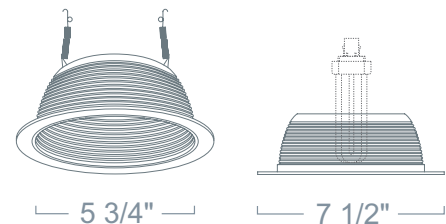

IC CFL HOUSING 1-LAMP LH276IC CFL DTT/TTT

WATTAGE	BALLAST	OPTION
LH276ICA-26 :26W Airtight	UD :0-10V Dimming (120V/277V)	Blank :None
LH276ICA-2642 :26W/32W/42W	E :Electronic (120V)* E-27 :120V/277V	-EM :Emergency -FS :Fuse

* Not available for -42 option.

METAL BAFFLE 30 LRM30 CFL 18W Max DTT, 42W TTT

BAFFLE FINISH
LRM30W :White Baffle/ White Polycarbonate Ring
LRM30B :Black Baffle/ White Polycarbonate Ring
LRM30BB :Black Baffle/ Black Polycarbonate Ring
LRM30N :All Natural Metal Ring

Ordering example: LH276ICA-26E/LRM30W