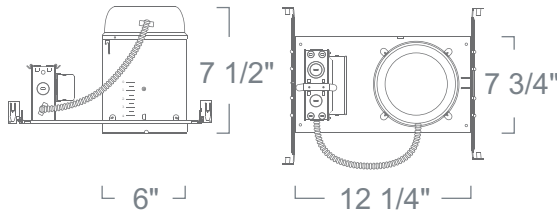

### SPECIFICATION

Ceiling cut-out: 6 1/2"

**Application:** General purpose recessed downlight housing for medium to high ceilings for residential and light commercial applications. A variety of trims, compatible styles and finishes are available to achieve the proper décor and illumination.

**Housing:** Pre-wired .037" aluminum housing adjusts up to 1 1/2" ceiling thickness. Trim is secured with torsion wing springs/standard coil springs.

**Mounting:** Housing suitable for new construction installations only, supplied with (2) 24" adjustable hanger bars with 90 degrees repositioning ability. Hanger bars equipped with nail-less install 3/4" serrated barbed studs and with captive nails, for faster and easier secure mounting in wood joists. Set-screws lock into position and prevent shifting after installation. Earthquake structural cable compatible for drop panel ceiling or any other mounting that requires direct support from structural ceilings.