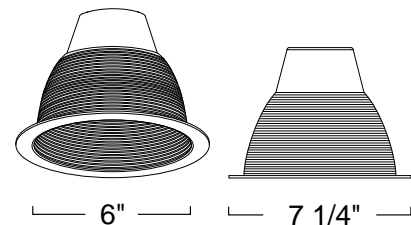

IC CFL HOUSING 1-LAMP LH276IC CFL DTT/TTT

WATTAGE	BALLAST	OPTION
LH276ICA-26 :26W Airtight	UD :0-10V Dimming (120V/277V)	Blank :None
LH276ICA-2642 :26W/32W/42W	E :Electronic (120V)*	-EM :Emergency
	E-27 :120V/277V	-FS :Fuse

METAL BAFFLE WITH GASKET LRM330 CFL 26W DTT, 42W TTT

FINISH
LRM330W :White

Ordering example: LH276ICA-26E/LRM330W

* Not available for -42 option.