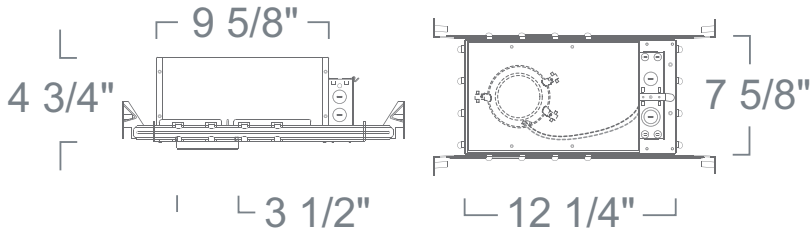

### SPECIFICATION

Ceiling cut-out: 3 7/8"

**Application:** General purpose recessed downlight housing for low to medium height ceilings for residential and light commercial applications. A variety of trims, compatible styles and finishes are available to achieve the desired décor and illumination.

**Housing:** Pre-wired housing adjusts up to a 1 1/4" ceiling thickness. Integral thermal protector to guard against improper lamping and installation. Trim is secured with torsion wing springs.

**Mounting:** Housing suitable for new construction installations only, supplied with (2) 24" adjustable hanger bars with 90 degrees repositioning ability. Hanger bars equipped with nail-less install 3/4" serrated barbed studs and with captive nails, for faster and easier secure mounting in wood joists. Set-screws lock into position and prevent shifting after installation. Earthquake structural cable compatible for drop panel ceiling or any other mounting that requires direct support from structural ceilings.