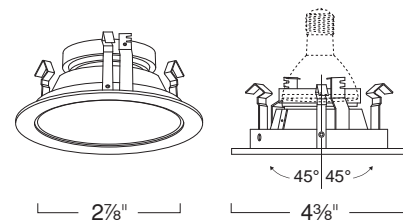

IC HOUSING
LH3IC 120V 50W Max PAR20/PAR16 MED E26

REFLECTOR W/ FLAT FROSTED LENS
LR317 120V 40W Max PAR20/PAR16

Ordering example: LH3IC/LR317W

RATING

LH3IC :Standard
LH3ICA :Airtight

RING FINISH

LR317W :White
LR317N :Natural
LR317CO :Copper
LR317MO :Mocha