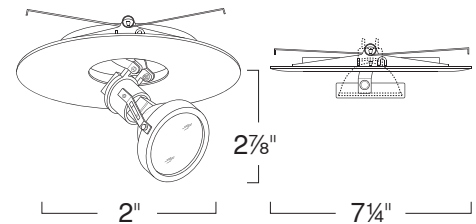

REMODEL HOUSING 120V/277V LH7RLV 12V 75W Max MR16 GU5.3

RATING	WATTAGE	VOLTAGE
LH7RLV :Standard	Blank :50W	Blank :120V/12V
	-75 :.75W	-27 :.277V/12V (Electronic*)

SUPER ADJUSTABLE PULL DOWN LR2657 12V 75W Max MR16

TRIM FINISH
LR2657W :White
LR2657B :Black

Ordering example: LH7RLV/LR2657B

* Available with 120V/277V Magnetic Option, consult factory.