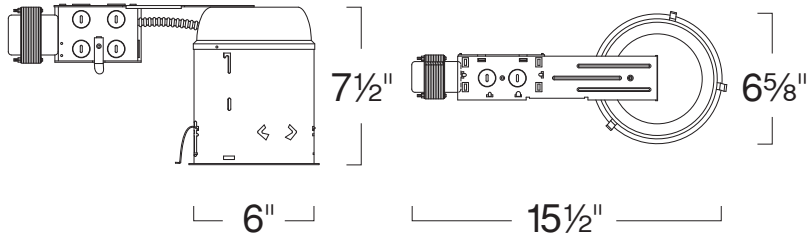

Remodel Housing 120V/277V w/ Super Adjustable Pull Down LH7LV SERIES - 6" LOW VOLTAGE RECESSED LIGHTING

SPECIFICATION

Ceiling cut-out: 6 1/4"

Housing: Pre-wired housing adjusts up to 1 1/4" ceiling thickness. This housing has torsion remodeling clips for secure installation. Integral thermal protector to guard against improper lamping and installation. Housing provides an adjustable socket plate which allows for use of different lamp types. Trim is secured with torsion wing springs/standard coil springs. Designed to be installed in existing sheet rock ceilings via ceiling cut out (above ceiling access is not required).

Mounting: Housing suitable for existing or new construction installations, supplied with high tension remodeling clips, designed to secure the housing to an existing sheetrock ceiling for fast and easy installation.

Transformer: Class H insulated magnetic transformer installed adjacent to Junction Box, bottom and top accessible. Thermally protected rated for 90° C

Socket: 2-pin porcelain socket with aluminum heat sink plate. Lamp clips to trim to ensure proper and consistent positioning.

Mounting: Steel pressure springs mounted on trim to ensure positive retention inside housing.

Adjustability Lamp can be titled 90° degrees vertically and rotated 358° degrees horizontally.

Accessories: Takes up to (2) 2" Media.