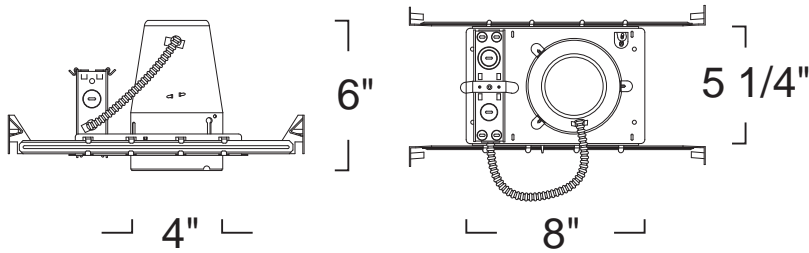

### SPECIFICATION

Ceiling cut-out: 4 1/2"

**Application:** General purpose recessed downlight housing for low to medium height ceilings for residential and light commercial applications. A variety of trims, compatible styles and finishes are available to achieve the desired décor and illumination.

**Mounting:** Housing suitable for new construction installations only, supplied with (2) 24" adjustable hanger bars with 90 degrees repositioning ability. Hanger bars equipped with nail-less install 3/4" serrated barbed studs and with captive nails, for faster and easier secure mounting in wood joists. Set-screws lock into position and prevent shifting after installation. Earthquake structural cable compatible for drop panel ceiling or any other mounting that requires direct support from structural ceilings.