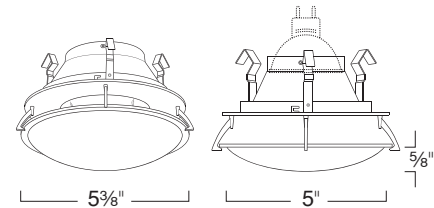

**Gasket:** Supplied with gasket to prevent light leakage and unsightly heat streaks on ceiling surface.

**Lens Inclusion:** Clear glass protective safety lens included in packaging.

**Mounting:** Steel pressure springs mounted on trim to ensure positive retention inside housing.

**Accessories:** Takes up to (2) 2" Media.

**Label:** UL Listed, cETL Listed

**Limitation:** Not for use w/Shallow Housings.