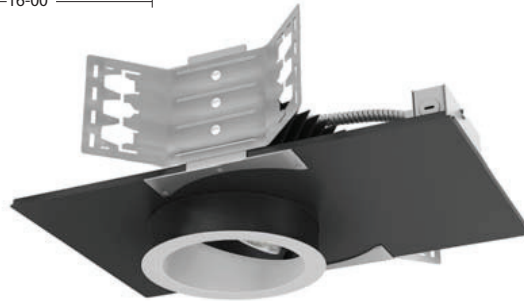

LHAJLD6 - 6" LUMENBLAST

ADJUSTABLE ACCENT & LENSED WALL WASH, ROUND, 1500LM - 10,000LM

- Illuminate up to 100' ceilings
- Adjustable to 35° angle and 355° of rotation.
- Four trim finishes
- Low glare design
- Highly efficient COB (Chip on Board) LED

OPTIONS

/C260
C-Channel Hanger Bar Set

/C260-J
Adjustable C-Channel Hanger Bar Set

SPECIFICATION

Applications

The 6" LumenBlast housing is designed for medium to high ceiling heights and is available as an adjustable accent that can be angled to 35°. With four trim options and four trim finishes, the luminaire offers the versatility and high lumen output that is ideal for classrooms, office lobbies and retail applications.

Housing Frame

16 gauge galvanized plaster ring with powder coat finish, six friction clips secure trim to housing for ceilings up to 2 1/4" thick.

Mounting

Housing suitable for new construction installations only, Bat-Wing bar hanger brackets adjust vertically 3 1/4" for multiple ceiling types and accepts 1/2" EMT. 26" Channel Strut for T-bar ceilings and 27" adjustable linear hanger bars for plaster ceilings or wood/metal joists. Heavy duty 16-gauge, die-formed galvanized steel. Bar hangers optional.

Optics

LED Light Engine - COB (Chip on Board) LED is replaceable via quick disconnect terminal. Meets CA Title 24 Requirements and other standards restricting the use of Medium Base or Bi-Pin Sockets.

Beam Spread - Available in 25° Narrow Flood (B25), 45° Flood (B45), 60° Wide Flood (B60), 90° Very Wide Flood (B90).