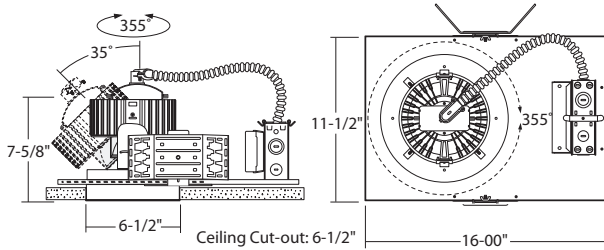

LHAJLD6 - 6" LUMENBLAST

ADJUSTABLE ACCENT & LENSED WALL WASH, ROUND, 1500LM - 10,000LM

- Illuminate up to 100' ceilings
- Adjustable to 35° angle and 355° of rotation.
- Four trim finishes
- Low glare design
- Highly efficient COB (Chip on Board) LED

ORDERING : LHAJLD620C050UE-DUN-B45-T27-FS/LRA671S

LHAJLD6

Fixture	Lumens	Dimming	Beam Spread	Color Temperature	Frame Options	Trim
Fixture		Dimming²	Beam Spread		Frame Options	
Adjustable Downlight	LHAJLD6	Non-Dimming	25° Narrow Flood	Blank	None	Blank
		Remote Driver	45° Flood	-RMT	Generator Transfer Device	-GTD
Lumens (Nominal Delivered)		UniDim™ 0-10V, ELV, Triac Dimming (5%)	60° Wide Flood	-UE-DUN	Single Fuse	-FS
1500lm (11W)	15C035	Wireless Enocean Adapter (10%)	90° Very Wide Flood	UE-DEN⁸	Remote Emergency Backup (12W)	-EM
2000lm (19W)	20C050	DMX Dimming (0%)	Color Temperature		Remote Emergency Inverter (up to 28W)	-EMAC^{6,7}
2500lm (28W)	25C070	0-10V Dimming (1%)	2700K, 80 CRI	UE-DMX⁸	C-Channel Hanger Bar Set	C260
3000lm (44W)	35C105	347V 0-10V Dimming (5%)	2700K, 90 CRI	UE-D10P1	Adjustable C-Channel Hanger Bar Set	C260-J
4000lm (60W)	50C140¹	Lutron Hilume/ Ecoystem Dimming (1%)	2700K, 97 CRI	-347-D10		
5000lm (41W)	45C105	120V 2-Wire Incandescent (1%)	3000K, 80 CRI	UE-DHL^{1,8}	Trim (Open Adjustable)	
6000lm (51W)	60C085	DALI Dimming	3000K, 90 CRI	DINP1⁷	All White	LRA671W
7000lm (64W)	55C105		3000K, 97 CRI	-DLI⁸	All Black	LRA671B
8000lm (72W)	70C125¹		3500K, 80 CRI		All Satin Haze	LRA671S
10,000lm (116W)	120C200¹		4000K, 80 CRI		Satin Haze/White	LRA671SW
			Warm dimming 1850K-3000K		Trim (Frosted Lens Wall Wash)	
			Tunable White 2700K-6500K		All White	LRA672W
					All Black	LRA672B
					All Satin Haze	LRA672S
					Satin Haze/White	LRA672SW

¹ 4000lm, 8000lm and 10,000lm not available with Lutron (HiLume) driver.
² All drivers are 120V/277V unless otherwise noted.
³ 97 CRI available for lumen packages of 5000lm and above.
⁴ Warm Dimming only available for 1500lm, 2000lm & 2500lm options.
⁵ Tunable White only available with 0-10V signal via UE-D10P1 option or DMX signal via UE-DMX option for 1500lm, 2000lm, 2500lm, 3000lm & 5000lm option only.
⁶ EMAC emergency option fully illuminates during power failure.
⁷ DINP1 only available for 1500lm, 2000lm & 2500lm options.
⁸ Special Order. Extended lead time may apply. Consult Factory.

OPTIONS

/C260
C-Channel Hanger Bar Set

/C260-J
Adjustable C-Channel Hanger Bar Set