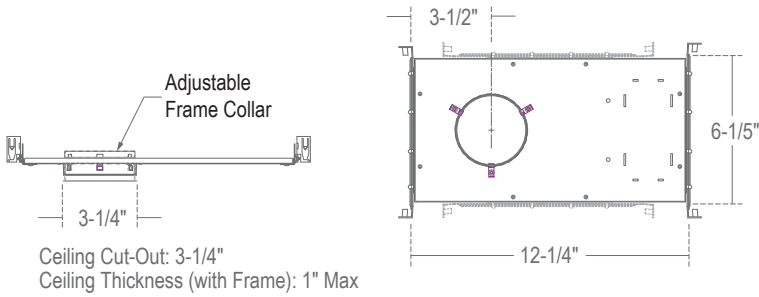

## LHLD25-FRM - 2.5" NEW CONSTRUCTION FRAME (ROUND) 2.5" MINI-ARC LED

### SPECIFICATION

LED

**Application:** Recessed downlight frame height ceilings. A variety of trims, compatible styles and finishes are available to achieve the desired décor and illumination.

**Housing:** .05" baked enamel 1-piece drawn steel housing adjusts up to 1" ceiling thickness. Integral thermal protector to guard against improper lamping and installation. Trim is secured with torsion wing springs.

**Mounting:** Housing suitable for new construction and remodel installations, supplied with (2) 24" adjustable hanger bars. Hanger bars equipped with nail-less install 3/4" serrated barbed studs and with captive nails, for faster and easier secure mounting in wood joists. Set-screws lock into position and prevent shifting after installation. Earthquake structural cable compatible for drop panel ceiling or any other mounting that requires direct support from structural ceilings.