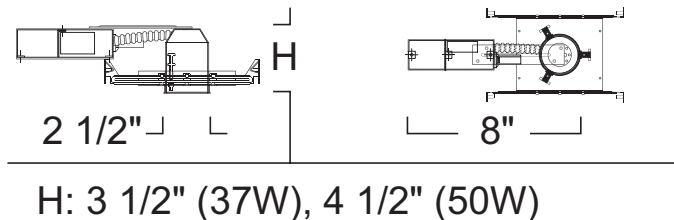

### SPECIFICATION

*Ceiling cut-out: 2 3/4"*

**Application:** General purpose recessed downlight housing for low to medium height ceilings for residential and light commercial applications. A variety of trims, compatible styles and finishes are available to achieve the desired décor and illumination.