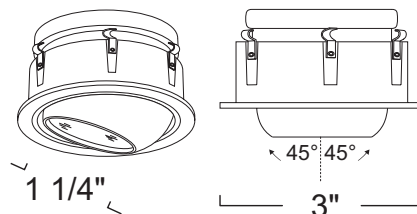

FEATURE:

Application: The 2" Micro-Cast accent light is a perfect solution for low-profile design in hard-to-light spaces. They feature an adjustable lamp holder that allows for precise highlighting of desired objects. These low voltage downlight trims are constructed of high quality die-cast aluminum. Available in standard black & white, as well as popular designer finishes of Natural "Raw" Metal, Antique Copper & Mocha.

Gasket: Supplied with gasket to prevent light leakage and unsightly heat streaks on ceiling surface.

Lens Inclusion: Clear glass protective safety lens included in packaging.

Mounting: Steel pressure springs mounted on trim to ensure positive retention inside housing.

Adjustability Lamp can be titled 45° degrees vertically.

Accessories: Takes (1) 1 3/8" Media.

Label: cETL Listed