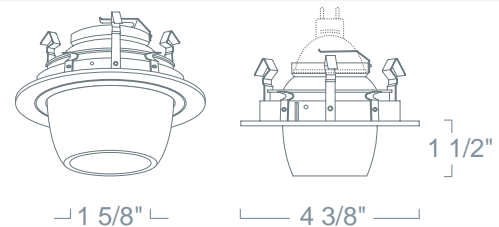

FEATURE(S):

Application: These decorative low voltage trims bring style and elegance to any modern decor. They can be installed in extremely damp locations such as saunas and shower stalls. A perfect blend of function and ergonomics.

Gasket: Supplied with gasket to prevent light leakage and unsightly heat streaks on ceiling surface.

Lens Inclusion: Clear glass protective safety lens included in packaging.

Mounting Steel pressure springs mounted on trim to ensure positive retention inside housing.

Accessories: Takes (1) 2" Media.

Label: UL Listed, cETL Listed