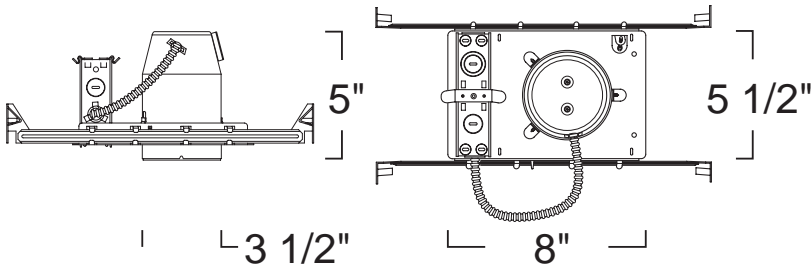

Remote Housing w/ Deco Glass

LH1399 SERIES - 3" LOW VOLTAGE RECESSED LIGHTING

SPECIFICATION

12V In 50W Max MR16

Ceiling cut-out: 3 7/8"

Application: General purpose recessed downlight housing for low to medium height ceilings for residential and light commercial applications. A variety of trims, compatible styles and finishes are available to achieve the desired décor and illumination.

Housing: Pre-wired housing adjusts up to a 1 1/4" ceiling thickness. Integral thermal protector to guard against improper lamping and installation. Housing provides an adjustable socket plate which allows for use of different lamp types. Trim is secured with torsion wing springs.

Mounting: Housing suitable for new construction installations only, supplied with (2) 24" adjustable hanger bars with 90 degrees repositioning ability. Hanger bars equipped with nail-less install 3/4" serrated barbed studs and with captive nails, for faster and easier secure mounting in wood joists. Set-screws lock into position and prevent shifting after installation. Earthquake structural cable compatible for drop panel ceiling or any other mounting that requires direct support from structural ceilings.

Socket: 2-pin porcelain socket with aluminum heat sink plate. Lamp clips to trim to ensure proper and consistent positioning.

Junction Box: 16 gauge pre-wired galvanized steel Junction Box, 32 cubic-inch for a maximum of (8) #12 AWG wires. Furnished with (7) 3/4" and (4) Romex knock-outs. Strain clamps to install or remove covers for easy access and ground wire. Equipped with safety standard fitting for flex-conduit.