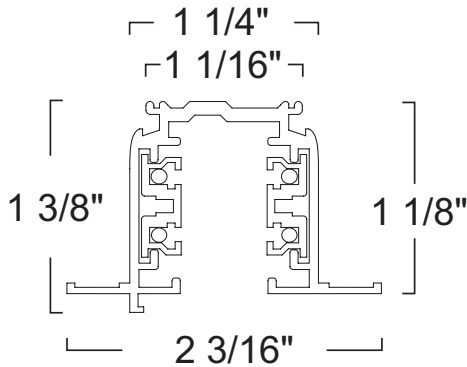

LP30 - RECESSED TRACK

3 CIRCUIT / 1 NEUTRAL TRACK ACCESSORIES

SPECIFICATION

120V/277V

Application: Architectural 20 Amp 3 Circuit / 1 Neutral track is designed to be a durable, dependable, and simple-to-install lighting solution. The track's extruded aluminum construction and continuously crimped conductor ensure mechanical strength and electrical reliability. The integral suspension rail and pre-drilled mounting holes of the track simplify recessed installations, LPC39W external bracket can be supplied for suspending track from above the extrusion.

- Oversized Conductors - for higher operating safety and reduced overload potential.
- Secure Bus Bar Insulation - firmly crimped insulation secures both conductors and insulation for the life of product
- Separate Mechanical Suspension Points - provides superior weight bearing capacity; ensures electrical contact integrity and reduces likelihood of arcing.
- Polarity Ridge - takes the guesswork out of connector and track alignment during installation.

Connector: Factory Installed specification grade 3-circuit 1-neutral track connector.

Length: Available in 4', 6', 8' and 12'.

Finish: Available in Bright White and Black.

Label: UL Listed

COMPATIBILITY

 LTD35310 16W 1200 LUMEN SOLO II LED (3CCT/1NT)	LTD38214 14W 1000LM LED CYLINDER (3CCT/1NT)	 LP3930 END CAP
 LP3941 LIVE END (RIGHT)	 LP3946 X-CONNECTOR	LTD35120 20W/1400LM LINEAR LED WALL WASH (3CCT/1NT)
 LP3902 FLEXIBLE CONNECTOR	 LP3949 MINI STRAIGHT CONNECTOR	 LT3810 DIE-CAST TAZER 30
 LT3833 GIMBAL 38	LTD352161 16W 1200 LUMEN SOLO W/ ADJUSTABLE LOUVER (SPOTLIGHT)	LTD352163 16W LUMEN SOLO W/ BARNDOORS (SPOTLIGHT OR WALL)
LTD37415 APOLLO 15 - 1500 LUMEN (3CCT/1NT)	 LT3812 DIE-CAST TAZER 38	 LT3815 ARCHLITE 30

Please see website for more compatible items.

FEATURE:

ORDERING EXAMPLE : LP304RW

LP30	LENGTH	FINISH
LP30	4R :4'	W :Bright White
	6R :6' *	B :Black
	8R :8'	
	12R :12'	

* LP306RW is not available

ID#: 1011