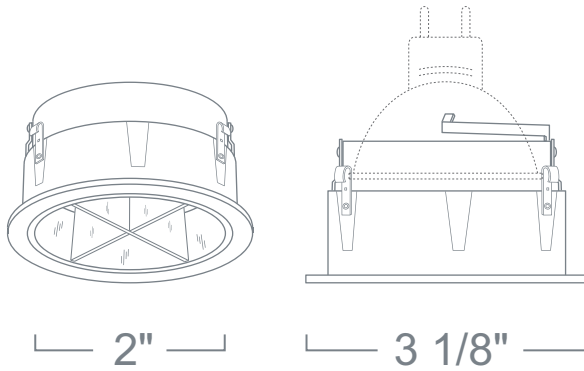

## LR1203 - CROSS BLADE 2" LOW VOLTAGE DOWNLIGHT DIE-CAST TRIMS

### SPECIFICATION

12V/120V 50W MR16 GU5.3

**Application:** Perfect solution for low-profile design in hard-to-light spaces.

**Gasket:** Supplied with gasket to prevent light leakage and unsightly heat streaks on ceiling surface.

**Lens Inclusion:** Clear glass protective safety lens included in packaging.

**Mounting:** Steel pressure springs mounted on trim to ensure positive retention inside housing.

**Finish:** Die-Formed Construction Available in All White, Clear Cross Blade/White Ring, All Natural Metal, All Copper and All Mocha.