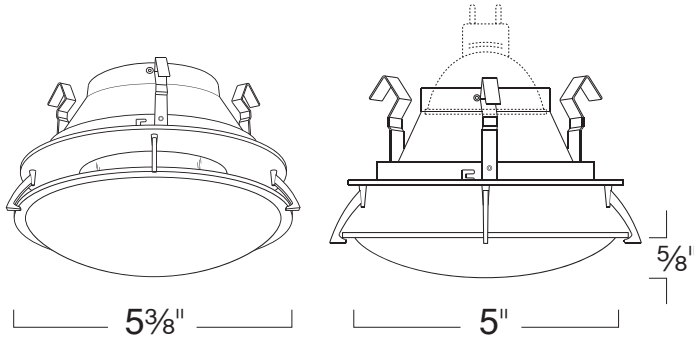

LR1446 - DECO GLASS-SHIELD (DOME) 4" LOW VOLTAGE TRIMS

SPECIFICATION

12V/120V 75W Max MR16

Application: Combines the elements of a clear reflector and the soft, warm glow of light to illuminates walls and ceilings. The **Decorative Glass** trims add elegance to your design and make an architectural statement in any environment.

Gasket: Supplied with gasket to prevent light leakage and unsightly heat streaks on ceiling surface.

Lens Inclusion: Clear glass protective safety lens included in packaging.

Mounting: Steel pressure springs mounted on trim to ensure positive retention inside housing.