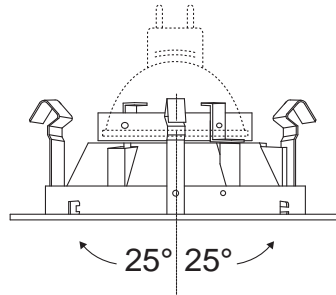

LR1493 - METAL BAFFLE 4" LOW VOLTAGE TRIMS

3 1/4"

5"

SPECIFICATION

12V/120V 75W MR16

Application: Great for accent and task lighting applications. The 4" baffle trim with its clean and durable die-cast construction provides a smooth illumination in short throw distances such as soffits and counters.

Gasket: Supplied with gasket to prevent light leakage and unsightly heat streaks on ceiling surface.

Lens Inclusion: Clear glass protective safety lens included in packaging.

Mounting: Steel pressure springs mounted on trim to ensure positive retention inside housing.