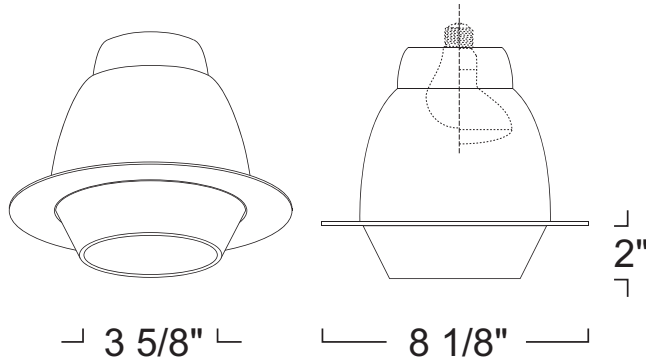

LR370 - DECO GLASS OPEN CONE 6" LINE VOLTAGE TRIMS

SPECIFICATION

120V/CFL 100W Max A19/PAR20 MED E26

Application: Decorative glass trims add a unique architectural dimension to your lighting design. These attractive glass trims that emit a warm and glowing illumination are available in various colors. Each glass trim and color combination will create an artful illumination that compliments any interior environment.

Mounting: Steel pressure springs mounted on trim to ensure positive retention inside housing.

Reflector Finish: Spun Aluminum Reflector Available in Clear and Satin Haze.

Ring Finish: Die-Formed Aluminum Trim Ring Available in White, Black, Clear, Gold, Natural, Copper and Mocha.