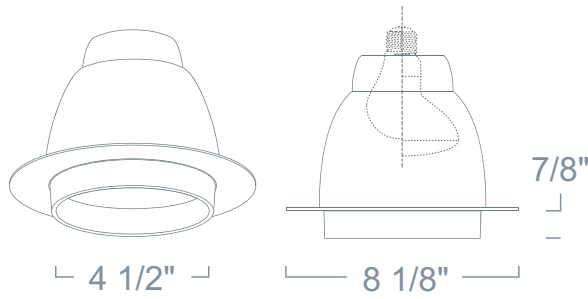

LR380 - DECO GLASS RING-SHAPED 6" LINE VOLTAGE TRIMS

Comes with a specular reflector.

SPECIFICATION

120V/CFL 100W Max A19/PAR30 MED E26

Application: Decorative glass trims add a unique architectural dimension to your lighting design. These attractive glass trims that emit a warm and glowing illumination are available in various colors. Each glass trim and color combination will create an artful illumination that compliments any interior environment.

Mounting: Steel pressure springs mounted on trim to ensure positive retention inside housing.

Reflector Finish: Spun Aluminum Reflector Available in Clear and Satin Haze.

Ring Finish: Die-Formed Aluminum Trim Ring Available in White, Black, Clear, Natural, Gold, Copper and Mocha.