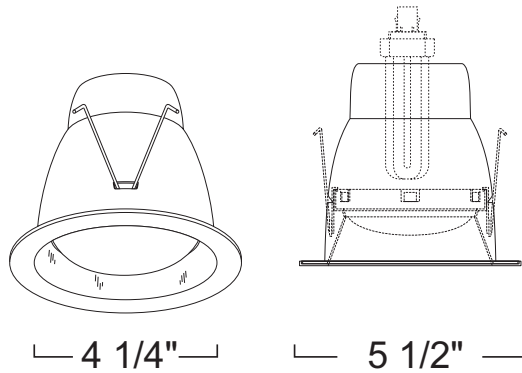

LR477 - DECO DOME REFLECTOR

4" ARCHITECTURAL VERTICAL COMPACT FLUORESCENT TRIMS

SPECIFICATION

CFL 26W TTT
 18W DTT

Application: Architectural-grade recessed downlight reflector for low to medium height ceilings for commercial and architectural installations. Reflector designed for minimal glare from lamp without sacrificing lumen output. Decorative glass accent brings style and elegance to any decor. Reduces lamp image while adding a subtle decorative element to architecture.

Mounting: Pre-punched key holes allow mounting of socket cap assembly for housing, with vertically adjustable socket cap. Reflector held in place with 6 steel pressure springs mounted on housing frame.