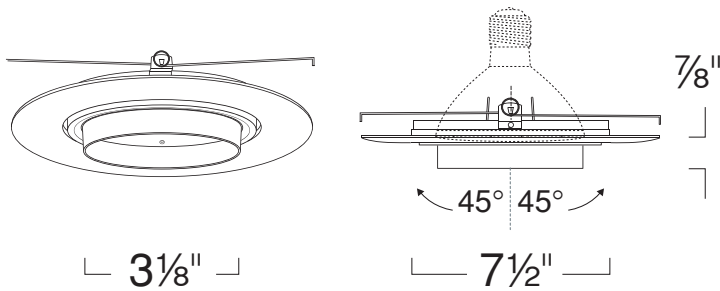

## LR581 - GIMBAL 5" LINE VOLTAGE TRIMS

### SPECIFICATION

120V 75W Max PAR30 MED E26

**Application:** Standard in residential adjustable illumination, these trims provide flexibility and versatility from a single rotary axis. They double as both a downlight and as an accent light. They are an economical way to provide general and accent lighting with both vertical and horizontal aiming capabilities. Their large degrees of rotation result in both streamlined style and practical ergonomics. PAR gimballs offer a smaller opening aperture, as well as a more controlled light beam for accenting objects.