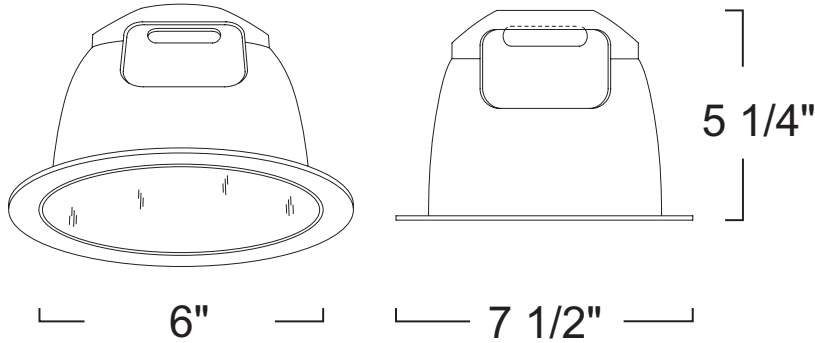

LR661 - SELF-FLANGED REFLECTOR 6" HORIZONTAL COMPACT FLUORESCENT TRIMS

SPECIFICATION

CFL (2) 26W DTT
(1) 42W TTT

Application: Architectural-grade recessed downlight reflector for medium to high ceilings in commercial and architectural installations. Reflector designed for minimal glare from lamp without sacrificing lumen output.

Construction: One piece self-flanged design enables a clean trim finish, without the need for a secondary trim ring. Heavy-gauge aluminum reflector prevents ugly dents during shipping and installation. Iridescent-free reflective coating minimizes unsightly rainbow effect.

Mounting: Pre-punched key holes allow mounting of socket cap assembly for housing, with vertically adjustable socket cap. Reflector held in place with 6 steel pressure springs mounted on housing frame.