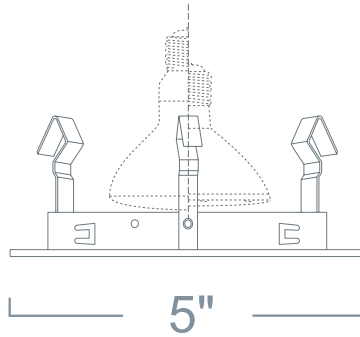

LR922 - ALBALITE TRIM 4" LINE VOLTAGE TRIMS

SPECIFICATION

120V/CFL 50W Max R20/PAR20 MED E26

Application: A perfect choice to illuminate a shower or bath. With its small aperture and incandescent light source, these trims produce a strong vibrant light that fully illuminates the shower and bath areas without drawing attention to the source.

Gasket: Supplied with gasket to prevent light leakage and unsightly heat streaks on ceiling surface.

Mounting: Steel pressure springs mounted on trim to ensure positive retention inside housing.

Ring Finish: Die-Formed Aluminum Trim Ring Available in White, White (Plastic), Black, Chrome, Gold, Natural, Copper and Mocha.