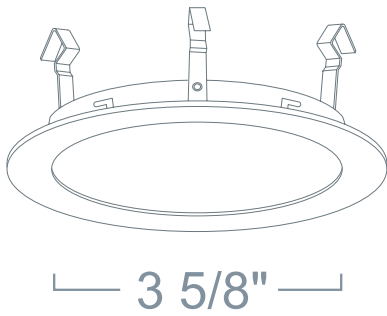

LR922 - ALBALITE TRIM 4" LINE VOLTAGE TRIMS

SPECIFICATION

120V/CFL 50W Max R20/PAR20 MED E26

Application: A perfect choice to illuminate a shower or bath. With its small aperture and incandescent light source, these trims produce a strong vibrant light that fully illuminates the shower and bath areas without drawing attention to the source.

Gasket: Supplied with gasket to prevent light leakage and unsightly heat streaks on ceiling surface.

Mounting: Steel pressure springs mounted on trim to ensure positive retention inside housing.

Ring Finish: Die-Formed Aluminum Trim Ring Available in White, White (Plastic), Black, Chrome, Gold, Natural, Copper and Mocha.