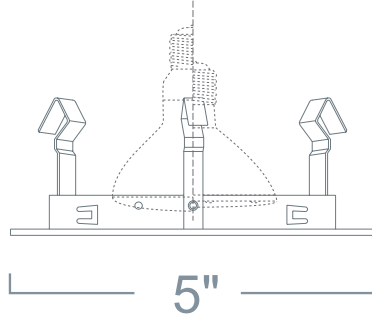

LR923 - TRIM/ FRESNEL LENS 4" LINE VOLTAGE TRIMS

SPECIFICATION

120V/CFL 50W Max R20/PAR20 MED E26

Application: A perfect choice to illuminate a shower or bath. With its small aperture and incandescent light source, these trims produce a strong vibrant light that fully illuminates the shower and bath areas without drawing attention to the source.

Gasket: Supplied with gasket to prevent light leakage and unsightly heat streaks on ceiling surface.

Mounting: Steel pressure springs mounted on trim to ensure positive retention inside housing.

Ring Finish: Die-Formed Aluminum Trim Ring Available in White, White (Plastic), Black, Chrome, Gold, Natural, Copper and Mocha.