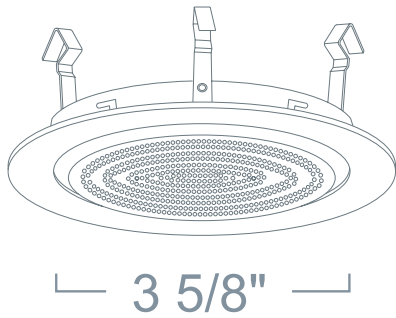

LR923 - TRIM/ FRESNEL LENS 4" LINE VOLTAGE TRIMS

SPECIFICATION

120V/CFL 50W Max R20/PAR20 MED E26

Application: A perfect choice to illuminate a shower or bath. With its small aperture and incandescent light source, these trims produce a strong vibrant light that fully illuminates the shower and bath areas without drawing attention to the source.

Gasket: Supplied with gasket to prevent light leakage and unsightly heat streaks on ceiling surface.

Mounting: Steel pressure springs mounted on trim to ensure positive retention inside housing.

Ring Finish: Die-Formed Aluminum Trim Ring Available in White, White (Plastic), Black, Chrome, Gold, Natural, Copper and Mocha.

Note: Wattage limitations on compatible items must be met.

2016.7.27

FEATURE:

ORDERING EXAMPLE : LR923C-WL

LR923	RING FINISH	RATING
LR923	PW :White (Plastic)	Blank :Damp Location
	W :White	-WL :Wet Location
	B :Black	
	C :Chrome	
	G :Gold	
	N :Natural	
	CO :Copper	
	MO :Mocha	