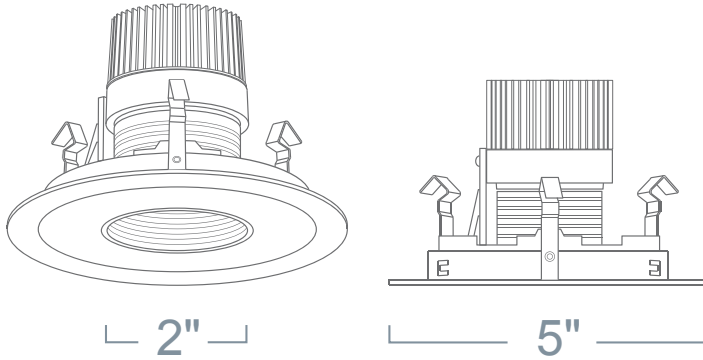

### SPECIFICATION

LED

**Application:** These narrow aperture beams allow a defined location to be lit without affecting the surrounding surfaces while concealing the lamp image and providing a consistent ceiling appearance. The smaller the aperture the more confined the illumination.