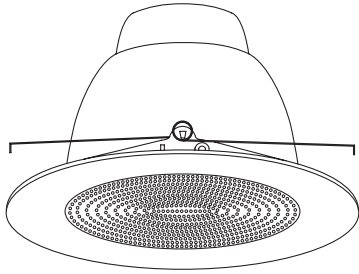

LRS12 - ALBALITE LENS W/ REFLECTOR

6" LINE VOLTAGE TRIMS

5 1/8"

8 1/8"

SPECIFICATION

120V/CFL 60W Max A19 MED E26 - IC
 120V 40W Max A19 MED E26 - non IC

Application: The Reflector Lensed trim optimizes lumen output, ensuring that all stray light is directed downward. Each shower trim has a clear reflector mounted inside the trim to create a more intense and focused light.

Mounting: Steel pressure springs mounted on trim to ensure positive retention inside housing.

Inner Reflector: Comes standard in a spun specular inner reflector. Only available in Clear.

Ring Finish: Die-Formed Aluminum Trim Ring Available in White (Plastic), Chrome, Natural, Copper and Mocha.

Note: Wattage limitations on compatible items must be met.

2016.8.26

FEATURE:

ORDERING EXAMPLE : LRS12MN-WL

LRS12	INNER REFLECTOR	RING FINISH	RATING
LRS12	Blank :Clear	PW :White (Plastic) MC :Chrome MN :Natural MCO:Copper MO :Mocha	Blank :Damp Location -WL :Wet Location