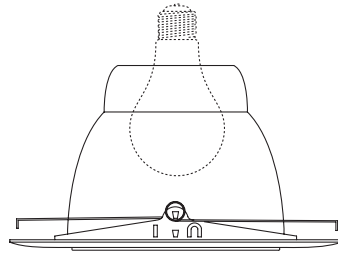

LRS12 - ALBALITE LENS W/ REFLECTOR

6" LINE VOLTAGE TRIMS

5 1/8"

8 1/8"

SPECIFICATION

120V/CFL 60W Max A19 MED E26 - IC
 120V 40W Max A19 MED E26 - non IC

Application: The Reflector Lensed trim optimizes lumen output, ensuring that all stray light is directed downward. Each shower trim has a clear reflector mounted inside the trim to create a more intense and focused light.

Mounting: Steel pressure springs mounted on trim to ensure positive retention inside housing.

Inner Reflector: Comes standard in a spun specular inner reflector. Only available in Clear.

Ring Finish: Die-Formed Aluminum Trim Ring Available in White (Plastic), Chrome, Natural, Copper and Mocha.