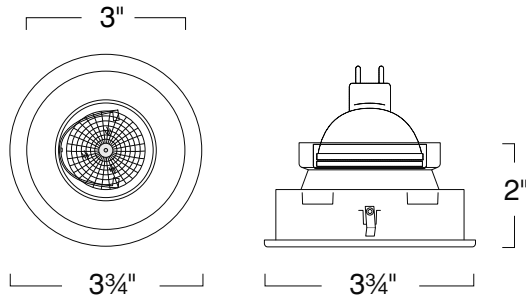

### SPECIFICATION

12V/120V 50W MR16

**Applications:** Mini-Arc 'Trimless' trims provide a flat, unobstructed 'zero-sight line' view of the ceiling. Trims easily install into a die-cast aluminum adjustment plate that mounts onto the housing. This miniature Reflector trim is perfect for commercial and high-end residential applications.