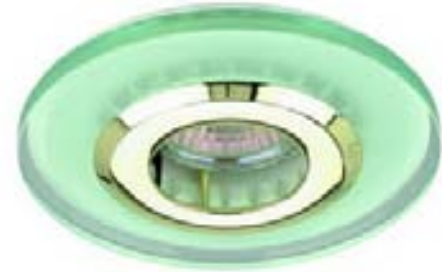

## Shallow Remodel Housing w/ Deco Glass Panel

### LH1499 SERIES - 4" LOW VOLTAGE RECESSED LIGHTING

#### SPECIFICATION

12V Out 37W Max MR16

Ceiling cut-out: 4 1/4"

**Application:** General purpose recessed downlight housing for low to medium height ceilings for residential and light commercial applications. A variety of trims, compatible styles and finishes are available to achieve the desired décor and illumination.

**Mounting:** Housing suitable for existing or new construction installations, supplied with high tension remodeling clips, designed to secure the housing to an existing sheet rock ceiling for fast and easy installation.