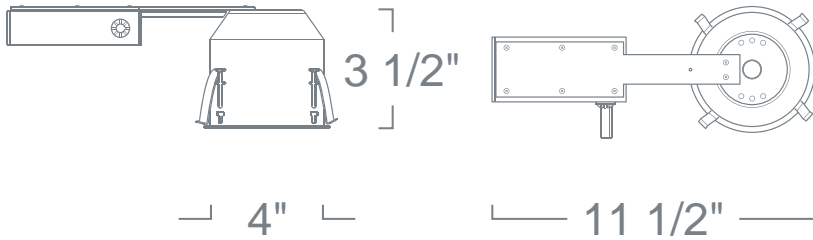

#### SPECIFICATION

12V Out 37W Max MR16

Ceiling cut-out: 4 1/4"

**Application:** General purpose recessed downlight housing for low to medium height ceilings for residential and light commercial applications. A variety of trims, compatible styles and finishes are available to achieve the desired décor and illumination.

**Mounting:** Housing suitable for existing or new construction installations, supplied with high tension remodeling clips, designed to secure the housing to an existing sheet rock ceiling for fast and easy installation.