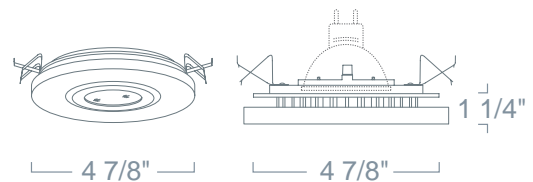

FEATURE:

Application: Combines the elements of a clear reflector and the soft, warm glow of light to illuminates walls and ceilings. The **Decorative Glass** trims add elegance to your design and make an architectural statement in any environment.

Gasket: Supplied with gasket to prevent light leakage and unsightly heat streaks on ceiling surface.

Lens Inclusion: Clear glass protective safety lens included in packaging.

Mounting Steel pressure springs mounted on trim to ensure positive retention inside housing.

Accessories: Takes (1) 2" Media.

Label: UL Listed, cETL Listed