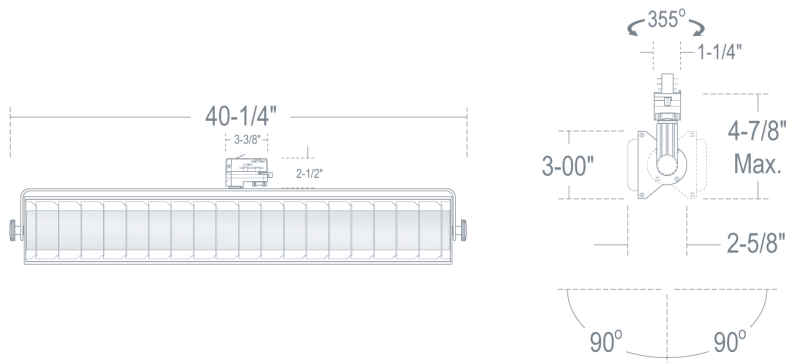

LTD35140 - 40W/2600LM LINEAR LED WALL WASH (3CCT/1NT) LED TRACK HEAD

SPECIFICATION

120V 40W LED

Application: High-output EcoTrack LED trackhead features a sleek, rectangular, low-profile design that combines soft yet powerful illumination with maximum energy efficiency. Perfect for applications in retail stores, boutiques and other areas where adjustable illumination is required and ceilings may be high or distances may be long. Functions both as a flood and as an even, scallop-free wall wash to illuminate signage, displays and merchandise. Provides up to 5 times the lumen output of traditional halogen lamp sources.

Aiming: Precision machined aiming mechanism allows 90° vertical adjustment.

Connector: Factory Installed specification grade 3-circuit 1-neutral track connector.

Driver: Electronic Direct Current U.L. recognized driver mounted away from LED Array for cool operation and end-of-life modularity. Comes standard with 120VAC input.

COMPATIBILITY

LP30

SURFACE TRACK

LP30

RECESSED TRACK

Note: Wattage limitations on compatible items must be met.

LED Details:

40W/2,600Lm Lumens delivered