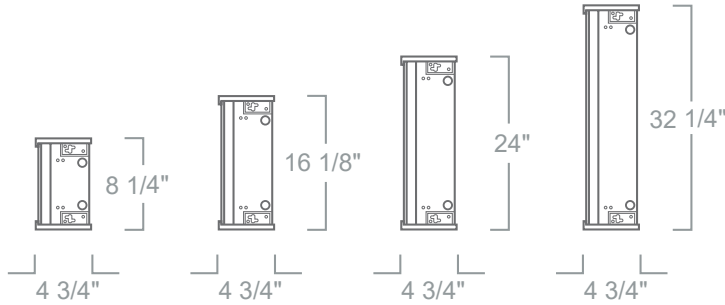

LU120 . LU320 . LU420 - HALOGEN STRIP LIGHT ARCHITECTURAL UNDER CABINET STRIP LIGHT

SPECIFICATION

120V T4 G8

Application These architectural-grade strip lights are made of high quality cast aluminum for high-end residential and professional grade commercial and retail linear lighting applications. Its integral energy efficient electronic driver allows for a quiet flicker-free operation. For added benefit, they have an integral ON/OFF rocker switch allowing the user the selectively switch each light independently along with a high quality glass safety lens/light diffuser. All mounting hardware included.
 Extruded aluminum, 1-piece housing with multiple knockouts for electrical feed from sides of fixture. All mounting hardware provided for installation to screwable surfaces like wood of the fixture housing.

Electrical Pre-wired for immediate hard wire connection."

Lamping: Available in 1 Lamp (8"), and 3 Lamp (24").

Finish: Only available in White.

Label: UL Listed

2021.12.29

FEATURE: 

ORDERING EXAMPLE : LU120W

LU	LAMPING	FINISH
LU	120:1 Lamp (8") 320:3 Lamp (24")	W :White