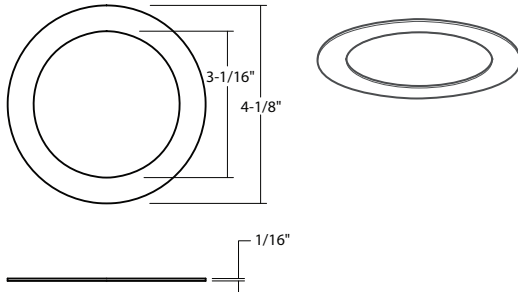

OVP25 : 2.5" GEN2 P·SERIES GOOF RING TRIM 2.5" ACCESSORY

- Trim rings cover gaps from miscut and over-sized holes
- Solid ABS Plastic Tapered Ring. Field paintable
- Covers unsightly, torn drywall caused by the removal of existing trim

SPECIFICATION

Application

White goof ring/trim works with 2-1/2" Recessed Trims/Reflectors or LED Downlights. Made from ABS Plastic, these rings are custom made and specifically designed to cover gaps or cracks in ceilings caused by a 3" Recessed Can.

Size
2-1/2" Goof Ring/Trim OVP25W*

COMPATABILITY

- 2.5" Gen2 Luminaires
LRLD2621
LRLD2621J
LRLD2619
LRLD2619J
LRLD2673

* 2-1/2" Goof Ring/Trim also works with 2" luminaires