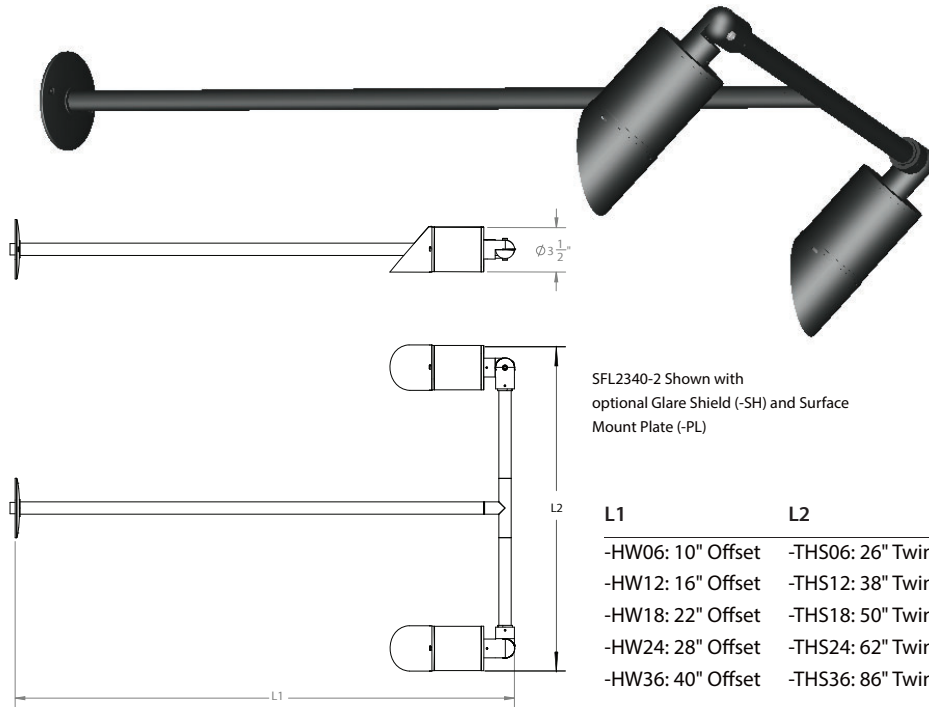

## SFL2340-2 : 4" DOUBLE ROUND SIGN LIGHT

WALL/CEILING/ACCENT/SPOT/FLOOD 2 X 1000LM - 1500LM (20W-30W)

SFL2340-2 Shown with optional Glare Shield (-SH) and Surface Mount Plate (-PL)

L1	L2
-HW06: 10" Offset	-THS06: 26" Twin
-HW12: 16" Offset	-THS12: 38" Twin
-HW18: 22" Offset	-THS18: 50" Twin
-HW24: 28" Offset	-THS24: 62" Twin
-HW36: 40" Offset	-THS36: 86" Twin

- Design consistency with WD/DL/BL2 Series
- 120-277V Standard Input options
- Multiple Beam Options, CCTs, and dimming options
- Glare shield for eye comfort
- Weep holes for water drainage
- Remote Emergency Backup Available

### ORDERING : SFL2340-2W-HW06-THS12-L15-JB-B10UE-D10-T27-SH