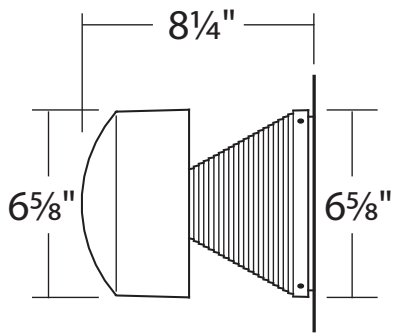

WS33C: INDIRECT SURFACE WALL SCONCE AND CEILING MOUNT SURFACE LUMINAIRE 600LM (26W)

ORDERING : WS33CBUE-T30-EM

WS33C

Fixture	Finish	Control	Color Temperature	Options
	Finish	Control	Color Temperature	Options
Black	B	Non-Dimming (120V/277V)	3000K -T30	600lm (26W) Blank
White	W	UniDim™ 0-10V, TRIAC/ELV	4000K -T40	25W Remote EM
Silver	S	Dimming (120V/277V)	5000K -T50	Emergency
Bronze	BZ		Amber -TAM	25W Integral EMA
				Emergency

Housing

Housing (with mounting plate) constructed from a round heavy duty high grade die cast aluminum and with a high corrosion resistant powder coat finish. Includes LED array, and LED driver. A semi-translucent glare free U.V. stabilized polycarbonate opal lens for soft diffused glare-free illumination provides a 360° symmetrical indirect light distribution. Housing is secured to mounting plate by three (3) tamper resistant, stainless steel set screws and silicone gasket for quick installation and/or relamping. Mounting plate installs directly to junction box or mounts over junction box onto a mounting surface.