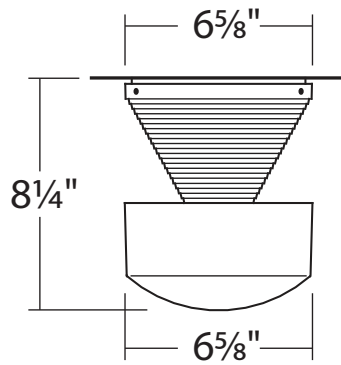

WS33C: INDIRECT SURFACE WALL SCONCE AND CEILING MOUNT SURFACE LUMINAIRE 600LM (26W)

ORDERING : WS33CBUE-T30-EM

WS33C

Fixture	Finish	Control	Color Temperature	Options
	Finish	Control	Color Temperature	Options
Black	B	Non-Dimming (120V/277V)	3000K -T30	600lm (26W) Blank
White	W	UniDim™ 0-10V, TRIAC/ELV	4000K -T40	25W Remote EM
Silver	S	Dimming (120V/277V)	5000K -T50	Emergency
Bronze	BZ		Amber -TAM	25W Integral EMA
				Emergency