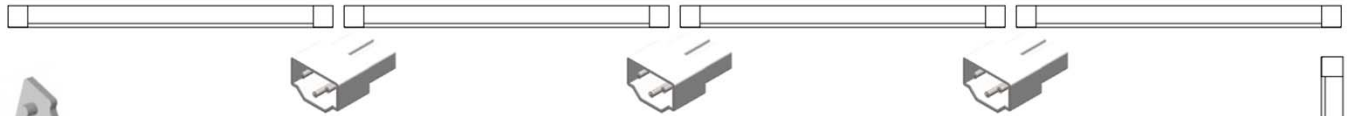

Hardwired Box

End Cap  
(included in every Lineo Fixture)

Using one Hardwired box to connect one single Lineo Fixture

Using one Hardwired box to connect multiple Lineo Fixtures in line (Max. 10 fixtures)

End to End Connector  
(included in every Lineo Fixture)

Using one Hardwired box to connect multiple Lineo Fixtures (Max. 10 fixtures)

Middle Connector  
6", 12" or 36"

72" Plug In Connector

End Cap  
(included in every Lineo Fixture)

End to End Connector  
(included in every Lineo Fixture)

Middle Connector  
6", 12" or 36"

**DĀLUME®**  
Dynamic Architectural Lumination