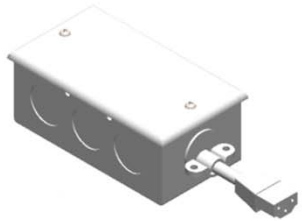

Hardwired Box

End Cap  
(included in every Lineo Fixture)

Using one Hardwired box to connect one single Lineo Fixture

Using one Hardwired box to connect multiple Lineo Fixtures in line (Max. 10 fixtures)

End to End Connector  
(included in every Lineo Fixture)

Using one Hardwired box to connect multiple Lineo Fixtures (Max. 10 fixtures)

Middle Connector  
6", 12" or 36"

72" Plug In Connector

End Cap  
(included in every Lineo Fixture)

End to End Connector  
(included in every Lineo Fixture)

Middle Connector  
6", 12" or 36"

**DĀLUME®**  
Dynamic Architectural Lumination