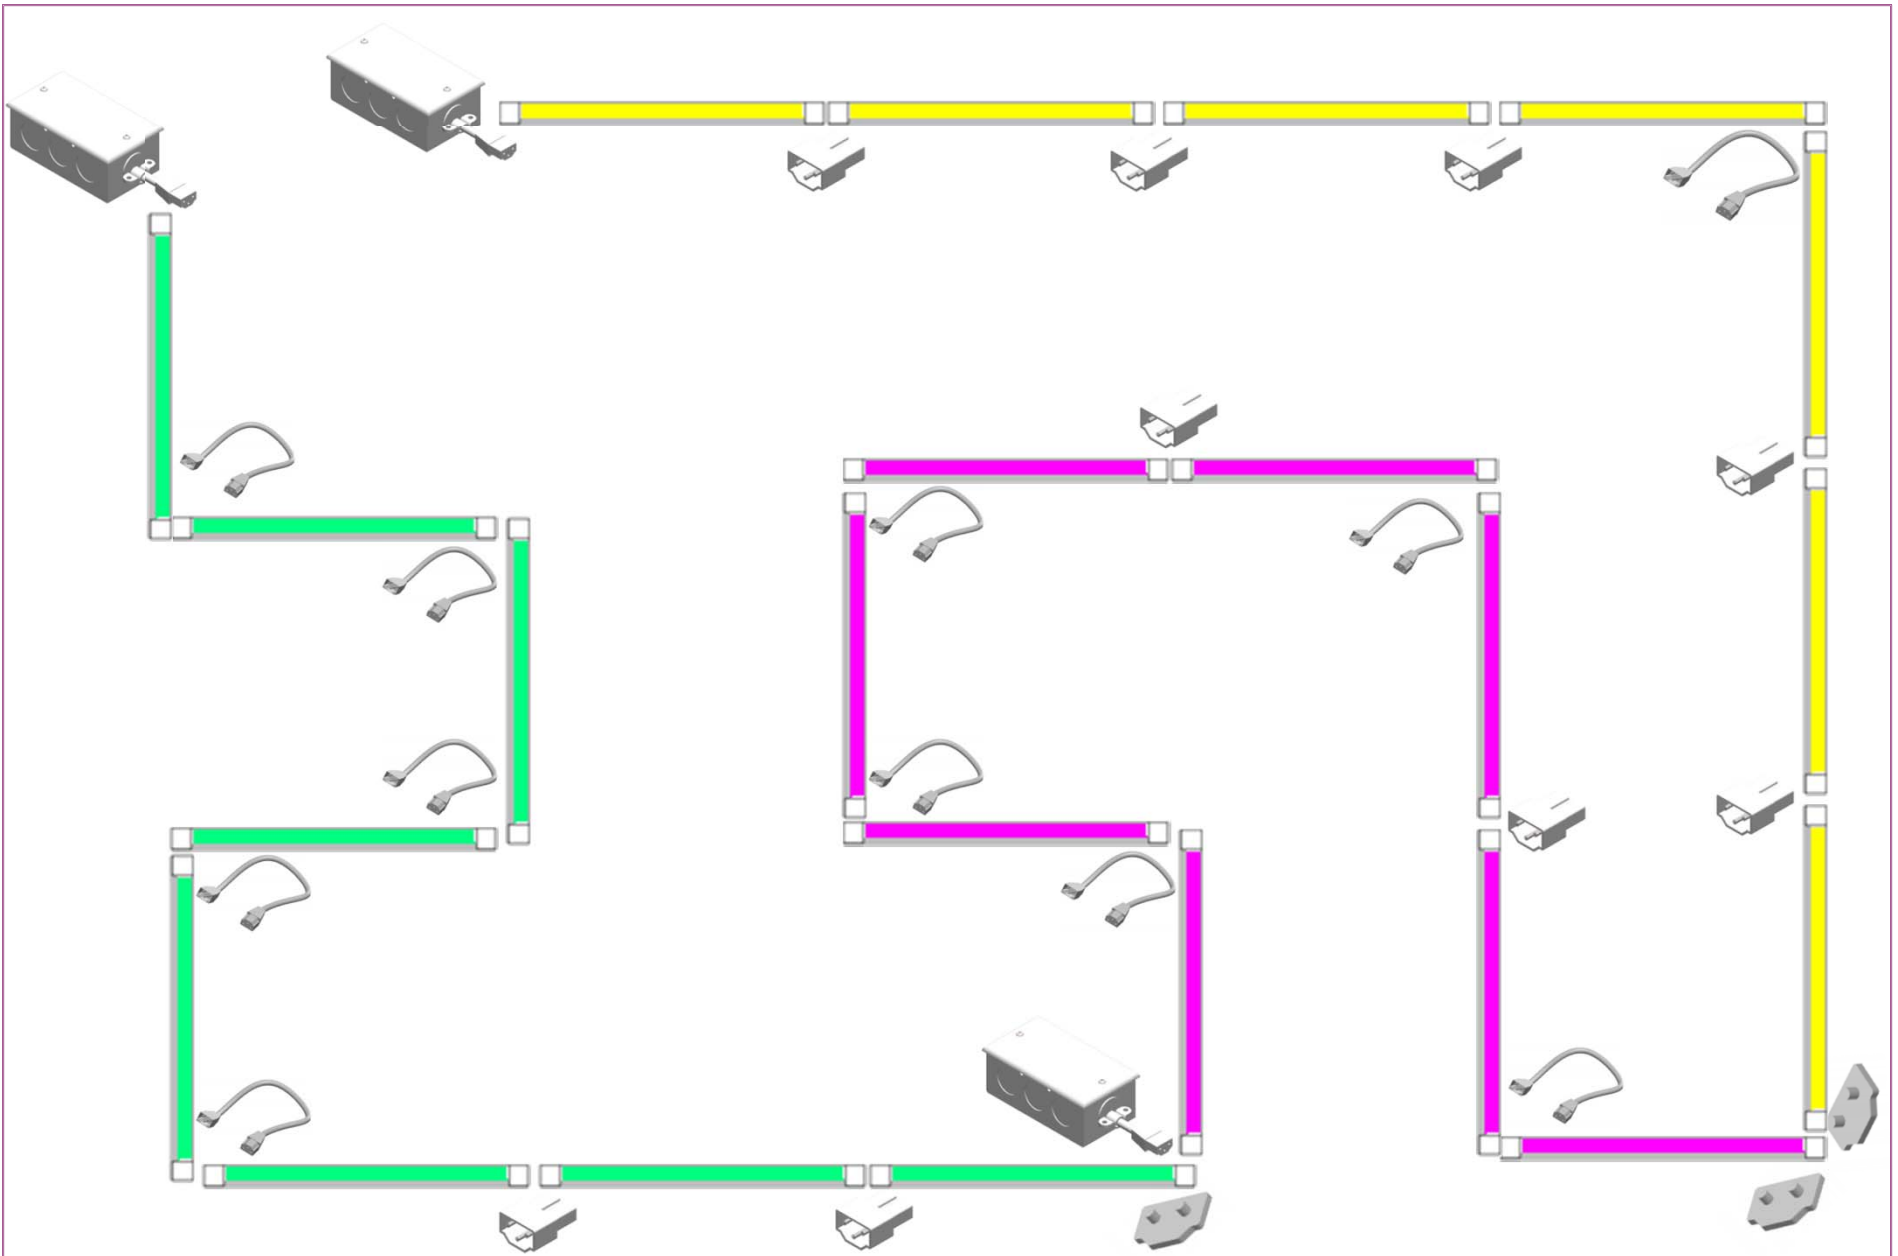

Hardwired Box

End Cap  
(included in every Lineo Fixture)

Using one Hardwired box to connect one single Lineo Fixture

Using one Hardwired box to connect multiple Lineo Fixtures in line (Max. 10 fixtures)

End to End Connector  
(included in every Lineo Fixture)

Using one Hardwired box to connect multiple Lineo Fixtures (Max. 10 fixtures)

Middle Connector  
6", 12" or 36"

72" Plug In Connector

End Cap  
(included in every Lineo Fixture)

End to End Connector  
(included in every Lineo Fixture)

Middle Connector  
6", 12" or 36"

**DĀLUME®**  
Dynamic Architectural Lumination