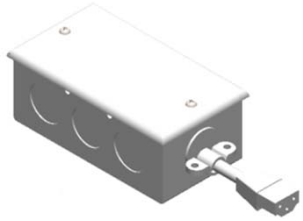

Hardwired Box

End Cap  
(included in every Lineo Fixture)

Using one Hardwired box to connect one single Lineo Fixture

Using one Hardwired box to connect multiple Lineo Fixtures in line (Max. 10 fixtures)

End to End Connector  
(included in every Lineo Fixture)

Using one Hardwired box to connect multiple Lineo Fixtures (Max. 10 fixtures)

Middle Connector  
6", 12" or 36"

72" Plug In Connector

End Cap  
(included in every Lineo Fixture)

End to End Connector  
(included in every Lineo Fixture)

Middle Connector  
6", 12" or 36"

**DĀLUME®**  
Dynamic Architectural Lumination