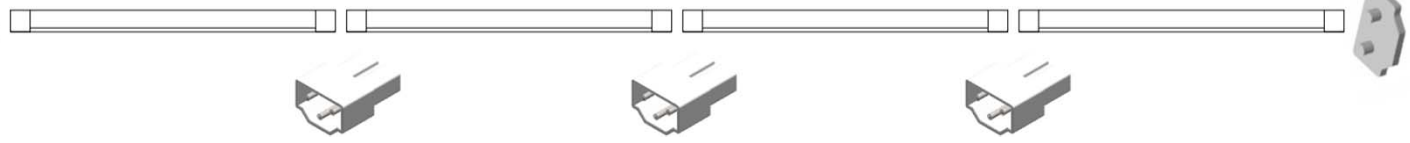

Hardwired Box

End Cap  
(included in every Lineo Fixture)

Using one Hardwired box to connect one single Lineo Fixture

Using one Hardwired box to connect multiple Lineo Fixtures in line (Max. 10 fixtures)

End to End Connector  
(included in every Lineo Fixture)

Using one Hardwired box to connect multiple Lineo Fixtures (Max. 10 fixtures)

Middle Connector  
6", 12" or 36"

72" Plug In Connector

End Cap  
(included in every Lineo Fixture)

End to End Connector  
(included in every Lineo Fixture)

Middle Connector  
6", 12" or 36"

**DĀLUME®**  
Dynamic Architectural Lumination