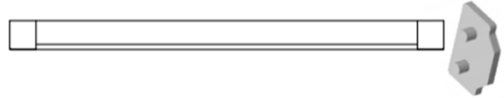

Hardwired Box

End Cap  
(included in every Lineo Fixture)

Using one Hardwired box to connect one single Lineo Fixture

Using one Hardwired box to connect multiple Lineo Fixtures in line (Max. 10 fixtures)

End to End Connector  
(included in every Lineo Fixture)

Using one Hardwired box to connect multiple Lineo Fixtures (Max. 10 fixtures)

Middle Connector  
6", 12" or 36"

72" Plug In Connector

End Cap  
(included in every Lineo Fixture)

End to End Connector  
(included in every Lineo Fixture)

Middle Connector  
6", 12" or 36"

**DĀLUME®**  
Dynamic Architectural Lumination