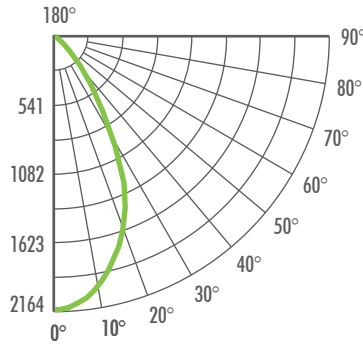

LRLDHO621: 6" 2000 Lumen LED Deep Reflector

Lamp: (1) LED

Total Rated Fixture Lumens :2000 Lm

Luminous Diameter :5.64"

Color Rendering Index (CRI) :80 +

Color Temperature :3000K

Estimated Life :25,000 hrs. L70

CANDELA TABULATION

CD./SQ.M

Angle	0
0.0	2163.798
1.0	2161.554
3.0	2149.215
9.0	2032.557
13.0	1899.072
17.0	1739.788
22.5	1467.210
29.0	1001.696
37.5	480.096
42.5	305.108
55.0	85.251
65.0	23.556
75.0	12.339