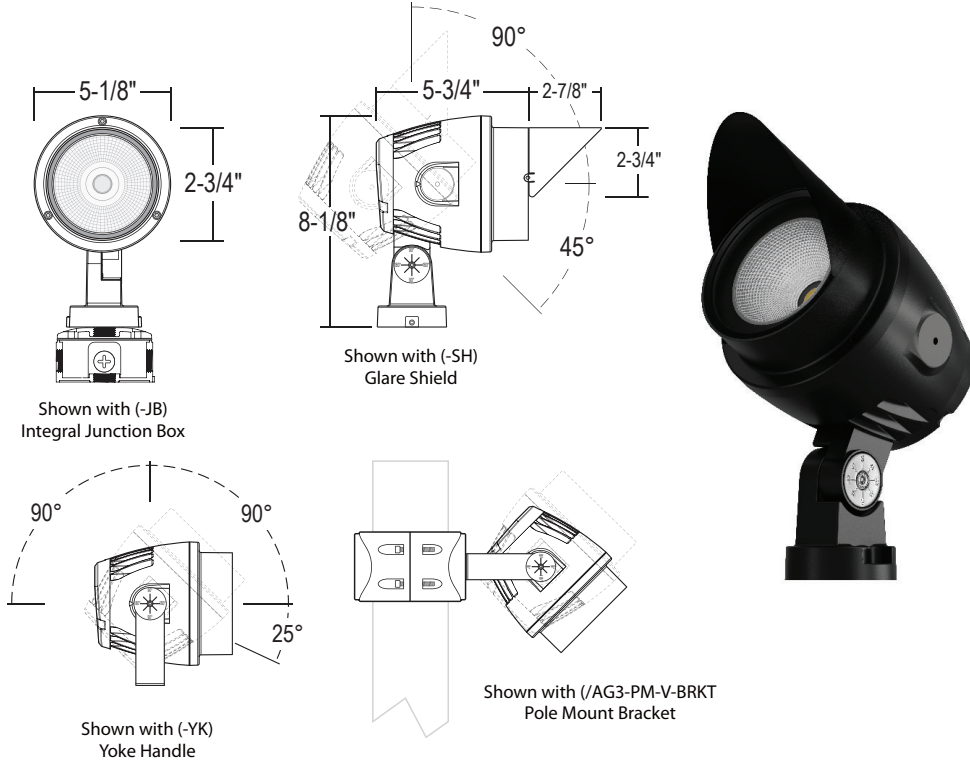

## AG330 : LUMENRAY (Small) IP65 ADJUSTABLE SPOT/FLOOD LIGHT 1000LM/1800LM/2500LM (12W/20W/25W)

- Simple, stylish industrial design
- Eco-friendly, high-strength ADC12 die-cast aluminum
- Dual-cavity heat sink design improves LED life and durability
- Multiple mounting options for flexible installation
- IP65 Rated
- IK08 option available
- 90 CRI Standard

### ORDERING : AG330W-L18-B15UE-DUN-T27

[Click for Full Specification Details](#)

Finish	Lumens	Beam Spread	Control	Color Temperature	Mounting	Options	Accessories
<b>Finish</b>		<b>Beam Spread</b>		<b>Color Temperature</b>		<b>Options</b>	
Bronze	<b>AG330BZ</b>	10° Pinpoint		-B10 <sup>1</sup>	2700K (90 CRI)	-T27	None
Black	<b>AG330B</b>	15° Narrow Spot		-B15	3000K (90 CRI)	-T30	Blank
White	<b>AG330W</b>	25° Spot		-B25	3500K (90 CRI)	-T35	IK08 Impact Rated
Silver	<b>AG330S<sup>2</sup></b>	40° Flood		-B40	4000K (90 CRI)	-T40	Hex-Cell Louver
					5000K (90 CRI)	-T50	Anti-Glare Lens
							Glare Shield
							Cold Weather
							Marine Grade Finish
							-SH <sup>1</sup>
							-CW <sup>1</sup>
							-MGD <sup>2</sup>
<b>Lumens</b>		<b>Control</b>		<b>Mounting</b>		<b>Accessories</b>	
1000lm (12W)	-L10	Non- Dimming (120V)	Blank	Flat Base	Blank	None	Blank
1800lm (20W)	-L18	UniDim™ 0-10V, TRIAC/ELV Dimming (120V/277V)	UE-DUN	Yoke Handle	-YK <sup>1</sup>	Emergency Backpack Accessory with Holes for Flat Base Mounting	/AG3-EMB-FC
2500lm (25W)	-L25	SimplySnap Wireless System (120V/277V)	-DSYN <sup>1</sup>	Integral Junction Box	-JB	Junction Box Backpack Accessory with Holes for Flat Base Mounting	/AG3-EMB-JB
						Vertical Pole Mount Bracket (for up to two)	/AG3-PM-V-BRKT <sup>1,4</sup>
						Horizontal Pole Mount Bracket (for up to two)	/AG3-PM-H-BRKT <sup>1,4</sup>