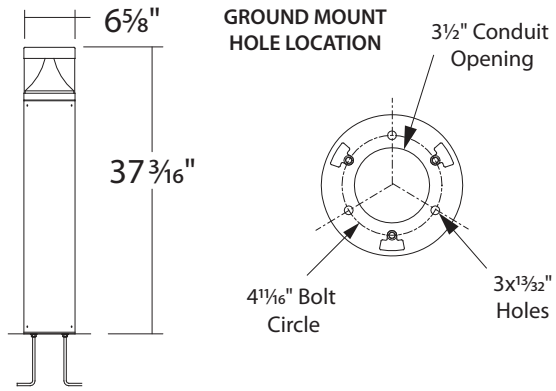

BL31 : 7" LED ROUND BOLLARD

AMBER (TURTLE SAFE) (FLAT TOP) 2300LM (28W)

- Up to 83% energy savings
- Glare Free
- Corrosion-resistant polyester powder coat finish
- Available in Black, White, Silver, and Bronze
- 120V/277V standard
- Universal Dimming option dims with ELV, 2-Wire 0-10V Dimming Systems
- 5-Year Limited Warranty
- Up to 20' O.C. spacing
- IK08 Rated

Turtle Safe Requirements:

LOW: The product is designed for low to medium ceiling heights and delivered lumen output is sufficient to produce enough foot-candles to satisfy building codes but not overpower the environment with excessive lumen output.
SHIELDED: The trim is deeply recessed and provides a minimum of 50° of glare cutoff. The trim reflector color is black to limit re-reflections. The beam spread is tightly controlled.
LONG: LED color is verified as 560nm or longer.