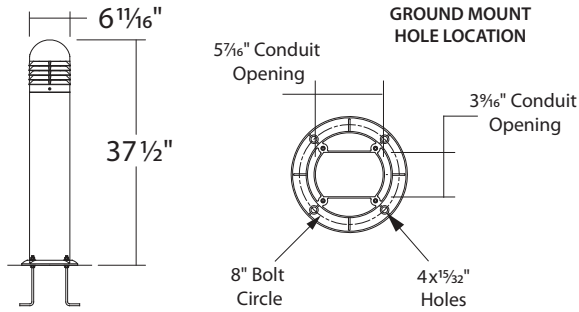

BL431 : 7" LED ROUND BOLLARD

DIE CAST ALUMINUM LOUVERS (ROUND TOP) 324LM (15W)

- Up to 83% energy savings
- L70: 50,000 Hours
- Anti-aging polyester powder coat finish
- IP65 wet location rated
- 5-Year Limited Warranty