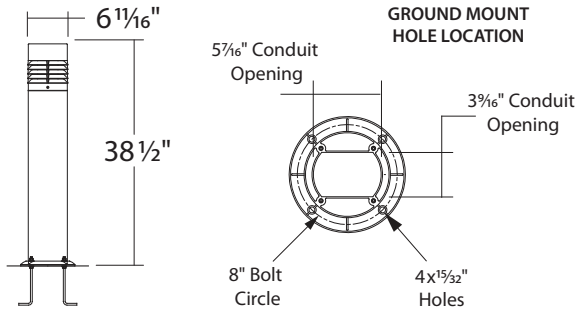

BL434 : 7" LED ROUND BOLLARD

DIE CAST ALUMINUM LOUVERS (FLAT TOP) 324LM (15W)

- Up to 83% energy savings
- L70: 50,000 Hours
- Anti-aging polyester powder coat finish
- IP65 wet location rated
- 5-Year Limited Warranty