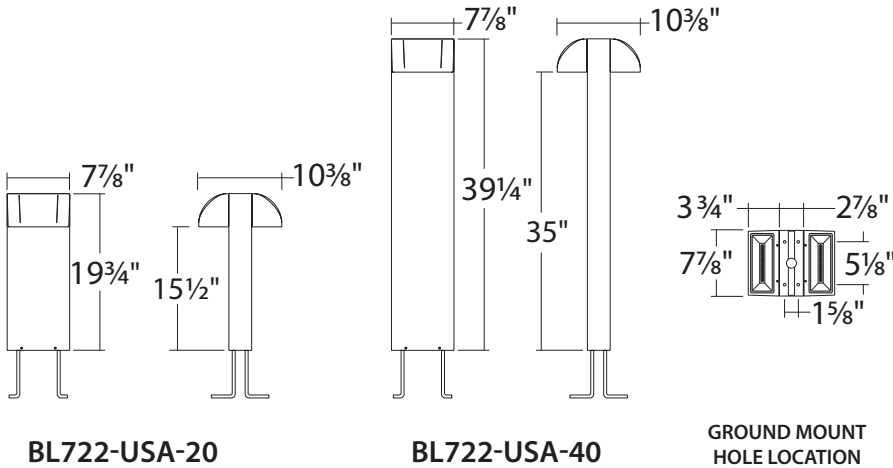

BL722-USA: 8" x 4" DOUBLE SCOOP BOLLARD

(IP65) - 2 X 130LM (2 X 15W)

• Produced in USA

- 10W Emergency Battery Option
- Sleek architectural design
- Durable, corrosion resistant finish
- 5-year limited warranty
- IK08 Rated

ORDERING : BL722-USA-20B-FRUE-D10-T30

[Click for Full Specification Details](#)

BL722-USA

Fixture Height Finish Lens Control LED Emergency Options

Height	Finish	Finish	Lens	Control	LED	Emergency Options
20"	-20	Black	Clear Blank	Non-Dimming (120V)	4000K Blank	None Blank
40"	-40	White	Frosted -FR	0-10V Dimming (120V/277V)	3000K -T30 3500K -T35²	10W Emergency Battery -EM
		Bronze				
		Silver				