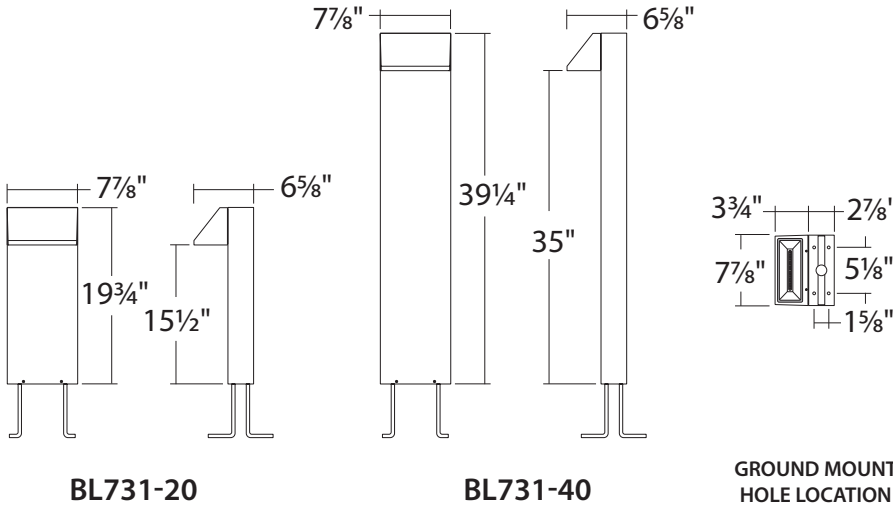

BL731 : 8"X4" TRAPEZOID BOLLARD

(IP65) - 850LM (15W)

- Sleek architectural design
- Durable, corrosion resistant finish
- 5-year limited warranty
- IK08 Rated

ORDERING : BL731-20B-FRUE-DUN-T30

[Click for Full Specification Details](#)

BL731											
Fixture	Height	Finish	Lens	Control	LED	Options					
Height	Finish	Lens	Control	LED	Options						
20"	-20	Black	B	Clear	Blank	Non-Dimming (120V)	Blank	4000K	Blank	None	Blank
40"	-40	White	W¹	Frosted	-FR	UniDim™ 0-10V, ELV, Triac Dimming (120V/277V)	UE-DUN	3000K	-T30	Cold Weather	-CW
		Bronze	BZ¹			UniSense - Integral Motion/Photosensor (120V)	-SUN-INT	3500K	-T35^{2,3}	Marine Grade Finish	-MGD²
		Silver	S¹			UniSense - Integral Motion/Photosensor (120V/277V)	-SUN-INT-1227				
						Casambi Wireless Dimming (120V/277V)	-DCSM²				
						BubblyNet Wireless System (120V/277V)	-DBNT²				
						SimplySnap Wireless System (120V/277V)	-DSYN⁴				