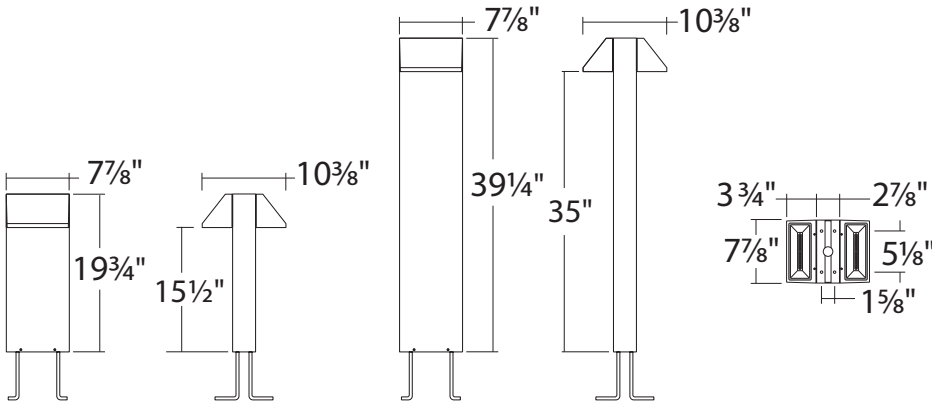

# BL732-USA : 8" x 4" DOUBLE TRAPEZOID BOLLARD

(IP65) - 2 X 130LM (2 X 15W)

**Produced in USA**

- 10W Emergency Battery Option
- Sleek architectural design
- Durable, corrosion resistant finish
- 5-year limited warranty
- IK08 Rated

BL732-USA-20

BL732-USA-40

GROUND MOUNT HOLE LOCATION

ORDERING : BL732-USA-20B-FRUE-D10-T30

[Click for Full Specification Details](#)

**BL732-USA**

Fixture	Height	Finish	Lens	Control	LED	Emergency Options					
<b>Height</b>	<b>Finish</b>	<b>Lens</b>	<b>Control</b>	<b>LED</b>	<b>Emergency Options</b>						
20"	-20	Black	B	Clear	Blank	Non-Dimming (120V)	Blank	4000K	Blank	None	Blank
40"	-40	White	W <sup>1</sup>	Frosted	-FR	0-10V Dimming (120V/277V)	UE-D10	3000K	-T30	10W Emergency Battery	-EM
		Bronze	BZ <sup>1</sup>					3500K	-T35 <sup>2</sup>		
		Silver	S <sup>1</sup>								